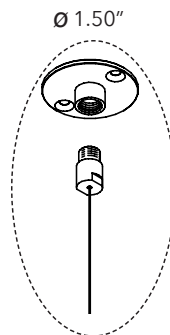

Requires:

- Minimum order quantity
- Lead time up to 10-12 weeks
- Refer to page 6 for full color range

Kit includes: 2 Supports, 2 Ceiling Plates, 2 Cables, 1 Baffle Oversize Panel

WEIGHT:
14.80 lbs.