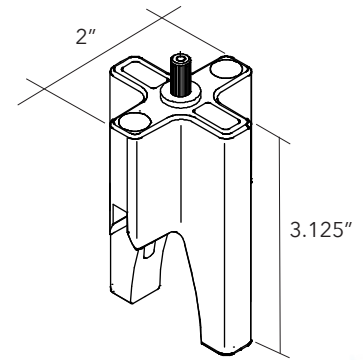

Requires:

- Minimum order quantity
- Lead time up to 10-12 weeks
- Refer to page 6 for full color range

Kit includes: 2 Supports, 2 Ceiling Plates, 2 Cables, 1 Baffle Oversize Panel

WEIGHT:
12.20 lbs.

NEW