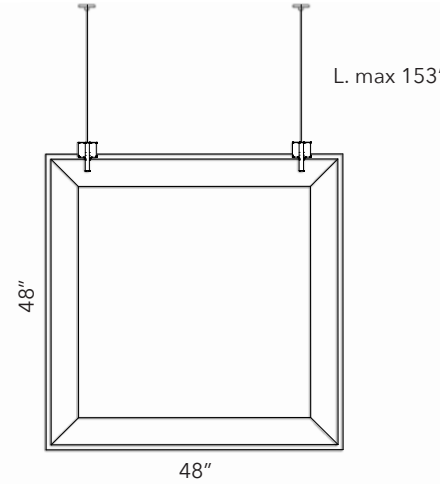

BAFFLE OVERSIZE - SIZE 48" x 48" COMPLETE KIT

STANDARD COLORS	COLOR	PART #	COLOR	PART #
	WHITE	40025225		DOVE GRAY 40025227
	SILVER GRAY	40025226		CHARCOAL GRAY 40025228

Full color range is available for order.

Requires:

- Minimum order quantity
- Lead time up to 10-12 weeks
- Refer to page 6 for full color range

Kit includes: 2 Supports, 2 Ceiling Plates, 2 Cables, 1 Baffle Oversize Panel

WEIGHT:
12.20 lbs.

NEW

BAFFLE OVERSIZE - SIZE 48" x 63" COMPLETE KIT

STANDARD COLORS	COLOR	PART #	COLOR	PART #
	WHITE	40025229		DOVE GRAY 40025231
	SILVER GRAY	40025230		CHARCOAL GRAY 40025232

Full color range is available for order.

Requires:

- Minimum order quantity
- Lead time up to 10-12 weeks
- Refer to page 6 for full color range

Kit includes: 2 Supports, 2 Ceiling Plates, 2 Cables, 1 Baffle Oversize Panel

WEIGHT:
14.80 lbs.

NEW