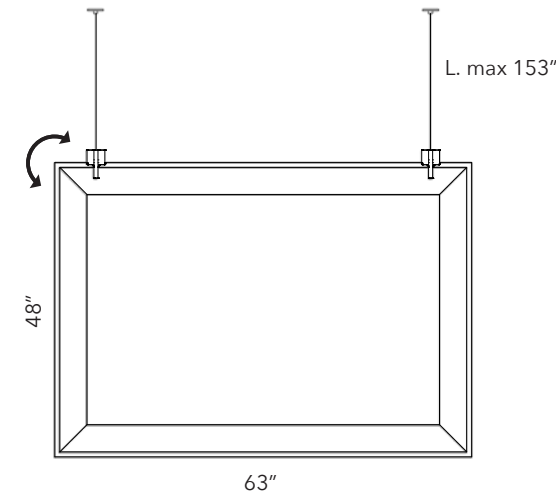

BAFFLE OVERSIZE - SIZE 48" x 48" COMPLETE KIT

STANDARD COLORS	COLOR	PART #	COLOR	PART #
	WHITE	40025225		DOVE GRAY 40025227
	SILVER GRAY	40025226		CHARCOAL GRAY 40025228

Full color range is available for order.

Requires:

- Minimum order quantity
- Lead time up to 10-12 weeks
- Refer to page 6 for full color range

Kit includes: 2 Supports, 2 Ceiling Plates, 2 Cables, 1 Baffle Oversize Panel

WEIGHT:
12.20 lbs.

NEW

BAFFLE OVERSIZE - SIZE 48" x 63" COMPLETE KIT

STANDARD COLORS	COLOR	PART #	COLOR	PART #
	WHITE	40025229		DOVE GRAY 40025231
	SILVER GRAY	40025230		CHARCOAL GRAY 40025232

Full color range is available for order.

Requires:

- Minimum order quantity
- Lead time up to 10-12 weeks
- Refer to page 6 for full color range

Kit includes: 2 Supports, 2 Ceiling Plates, 2 Cables, 1 Baffle Oversize Panel

WEIGHT:
14.80 lbs.

NEW