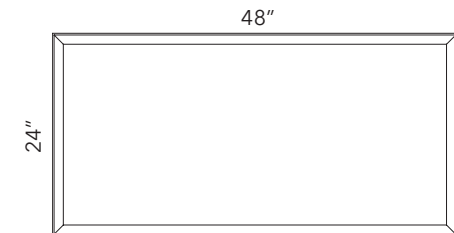

Special Order Colors Require:

- Minimum order quantity
- Lead time up to 10-12 weeks

Designed to fit in a 2' x 4' acoustical drop ceiling grid.
Fine line grid & T-bar grid compatible.