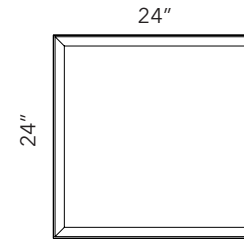

IN 2' x 2' - PANEL ONLY

STANDARD COLORS	COLOR	PART #	COLOR	PART #	SPECIAL ORDER	COLOR	PART #
	WHITE	40020061		DOVE GRAY 40020062		RED	40020065
	SILVER GRAY	40024019		CHARCOAL GRAY 40024021		SUN YELLOW	40020064
	CARROT ORANGE	40024020		OLIVE GREEN 40020066		APPLE GREEN	40020067
	BEIGE	40020063		BLUE 40020068		BLACK	40020069

Special Order Colors Require:

- Minimum order quantity
- Lead time up to 10-12 weeks

Designed to fit in a 2' x 2' acoustical drop ceiling grid.
Fine line grid & T-bar grid compatible.

IN 2' x 4' - PANEL ONLY

STANDARD COLORS	COLOR	PART #	COLOR	PART #	SPECIAL ORDER	COLOR	PART #	COLOR	PART #
	WHITE	40020070		CHARCOAL GRAY 40024024		RED	40020074		BLACK 40020078
	SILVER GRAY	40024022		OLIVE GREEN 40020075		BLUE	40020077		
	CARROT ORANGE	40024023		SUN YELLOW 40020073		APPLE GREEN	40020076		
	BEIGE	40020072				DOVE GRAY	40020071