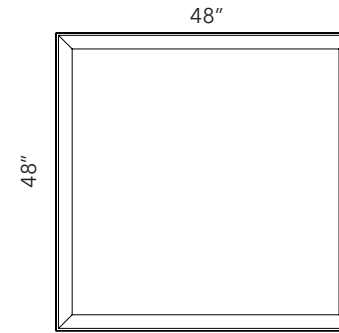

- Minimum order quantity
- Lead time up to 10-12 weeks
- Refer to page 6 for full color range

OVERSIZE DESK - SIZE 48" x 63" PANEL ONLY

STANDARD COLORS	COLOR	PART #	COLOR	PART #
	WHITE	40025045		DOVE GRAY 40025047
	SILVER GRAY	40025046		CHARCOAL GRAY 40025080