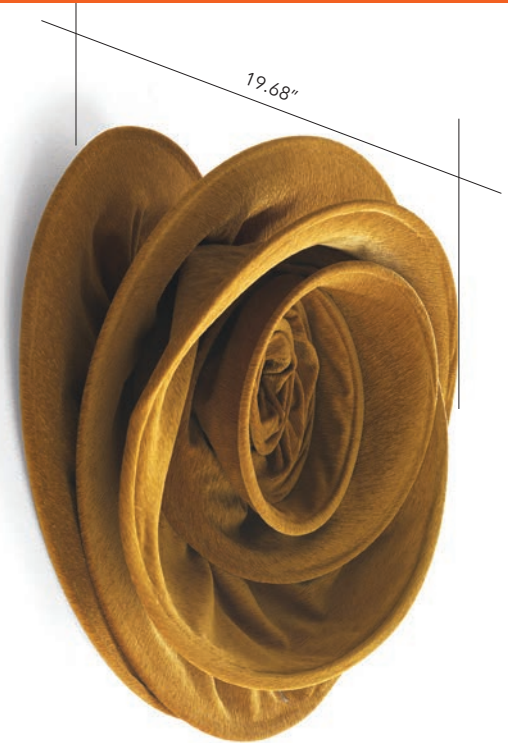

Sound absorbing acoustic decorative object made of Snovsound-Fiber 6 Velvet polyester fabric. Central core in wood conglomerate. With steel cable and ceiling attachment equipped with metal ball bearing that allows free rotation of the entire object.

SI SBOCCIA WALL- COMPLETE KIT

STANDARD COLORS	COLOR	PART #	COLOR	PART #	COLOR	PART #		
	FIBER 6 VELVET 605 - CREAM	7ASIW80-605		FIBER 6 VELVET 600 - RED	7ASIW80-600		FIBER 6 VELVET 606 POWDER PINK	7ASIW80-606
	FIBER 6 VELVET 603 - TEAL	7ASIW80-603		FIBER 6 VELVET 610 - MUSTARD	7ASIW80-610			

**Kit Includes:** Wall mounting bracket and (1) SI SBOCCA.

**Handmade in Italy**

\* Refer to page 78 for larger swatches

Decorative object made of **Fiber 6 Velvet** polyester fabric. Central core in wood conglomerate. Wall mounting (screws not included).

ø 31.5"

NEW

SI SBOCCIA CEILING SUSPENDED - KIT

STANDARD COLORS	COLOR	PART #	COLOR	PART #	COLOR	PART #		
	FIBER 6 VELVET 605 - CREAM	7ASIC80-605		FIBER 6 VELVET 600 - RED	7ASIC80-600		FIBER 6 VELVET 606 POWDER PINK	7ASIC80-606
	FIBER 6 VELVET 603 - TEAL	7ASIC80-603		FIBER 6 VELVET 610 - MUSTARD	7ASIC80-610			