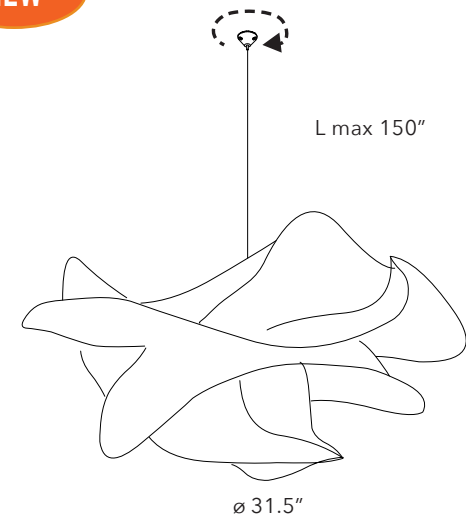

SI SBOCCIA CEILING SUSPENDED - KIT

STANDARD COLORS	COLOR	PART #	COLOR	PART #	COLOR	PART #		
	FIBER 6 VELVET 605 - CREAM	7ASIC80-605		FIBER 6 VELVET 600 - RED	7ASIC80-600		FIBER 6 VELVET 606 POWDER PINK	7ASIC80-606
	FIBER 6 VELVET 603 - TEAL	7ASIC80-603		FIBER 6 VELVET 610 - MUSTARD	7ASIC80-610			

Kit Includes: (1) SI SBOCCIA, ceiling fixing kit.

Handmade in Italy

* Refer to page 78 for larger swatches

Decorative object made of **Fiber 6 Velvet** polyester fabric. Central core in wood conglomerate. Wall mounting (screws not included). Steel cable and ceiling attachment equipped with metal ball bearing that allows free rotation of the entire object.

NEW

ø 31.5"