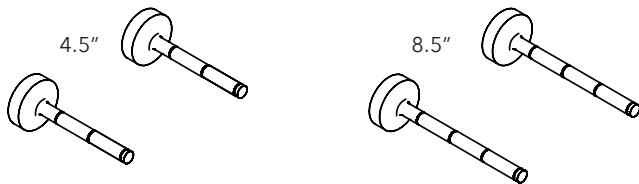

Panel made of **Fiber 1 Color**, polyester stitching and Velcro. Perimeter structure in epoxy powder-coated steel with stainless steel angulars. The panel is applied to the perimeter structure by Velcro and can be removed to allow for cleaning.

SIPARIO RECTANGLE 47" x 78" - PANEL ONLY

STANDARD COLORS	COLOR	PART #	COLOR	PART #	COLOR	PART #
	FIBER 1 0001 WHITE	40025111		FIBER 1 2005 DOVE GRAY		FIBER 1 4027 RED
	FIBER 1 8004 SILVER GRAY	40025119		FIBER 1 1008 BEIGE		

SIPARIO WALL BRACKET - FOR DIRECT WALL MOUNTING

BRACKET LENGTH	PART #	QTY	COLOR
4.5"	40025050	1	CHROME
8.5"	40025051	1	CHROME

Wall bracket in zamac and galvanized steel, complete with elastic springs in stainless steel.