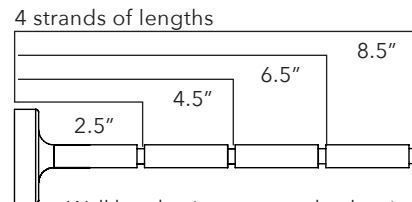

SIPARIO WALL BRACKET - FOR DIRECT WALL MOUNTING

BRACKET LENGTH	PART #	QTY	COLOR
4.5"	40025050	1	CHROME
8.5"	40025051	1	CHROME

Wall bracket in zamac and galvanized steel, complete with elastic springs in stainless steel.