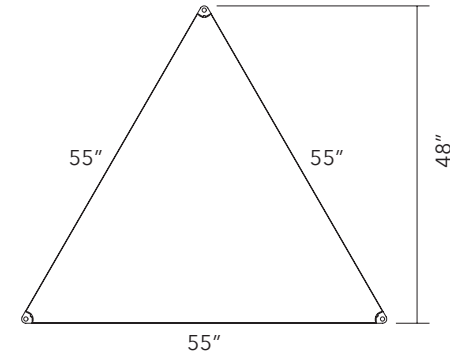

SIPARIO RECTANGLE 47" x 78" - PANEL ONLY

STANDARD COLORS	COLOR	PART #	COLOR	PART #	COLOR	PART #
	FIBER 1 0001 WHITE	40025111		FIBER 1 2005 DOVE GRAY		FIBER 1 4027 RED
	FIBER 1 8004 SILVER GRAY	40025119		FIBER 1 1008 BEIGE		