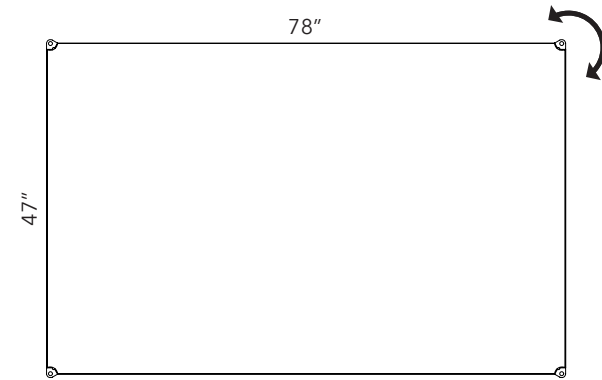

SIPARIO RECTANGLE 47" x 78" - PANEL ONLY

STANDARD COLORS	COLOR	PART #	COLOR	PART #	COLOR	PART #
	FIBER 1 0001 WHITE	40025111		FIBER 1 2005 DOVE GRAY		FIBER 1 4027 RED
	FIBER 1 8004 SILVER GRAY	40025119		FIBER 1 1008 BEIGE		

Panel made of **Fiber 1 Color**, polyester stitching and Velcro. Perimeter structure in epoxy powder-coated steel with stainless steel angulars. The panel is applied to the perimeter structure by Velcro and can be removed to allow for cleaning.