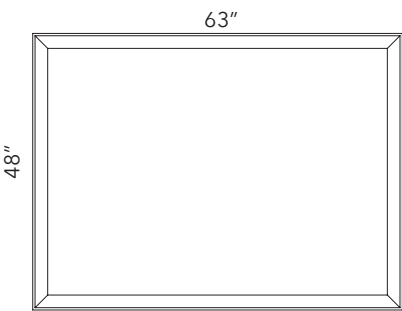

SNOWSOUND ART 48"x 63" - PANEL ONLY

COLOR	PART #	COLOR	PART #
WHITE/ PRINT	7SG16/37-0001	WHITE/ PRINT	7SG16/91-0001

Wall mounting brackets and ceiling suspension brackets kit are sold separately. Please refer to pg. 74

Special Order: extended lead time applies.