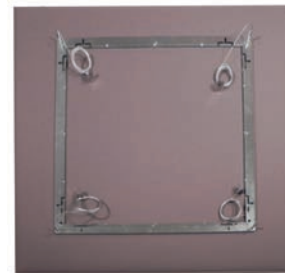

Pair of wall brackets come in either a satin nickel or matte white finish (Screws to fasten bracket to wall not included).

SNOWSOUND ART 48" x 48" CEILING SUSPENSION KIT

PANEL SIZE	PART #	QTY	COLOR
48" x 48"	40025233	HARDWARE ONLY	METAL

Kit includes: 1 hanging frame, 4 cables, panel fasteners and ceiling plates

NOTE: To specify panel separately refer to page 73.

SNOWSOUND ART 48" x 63" CEILING SUSPENSION KIT

PANEL SIZE	PART #	QTY	COLOR
48" x 63"	40025234	HARDWARE ONLY	METAL

Kit includes: 1 hanging frame, 4 cables, panel fasteners and ceiling plates

NOTE: To specify panel separately refer to page 73.