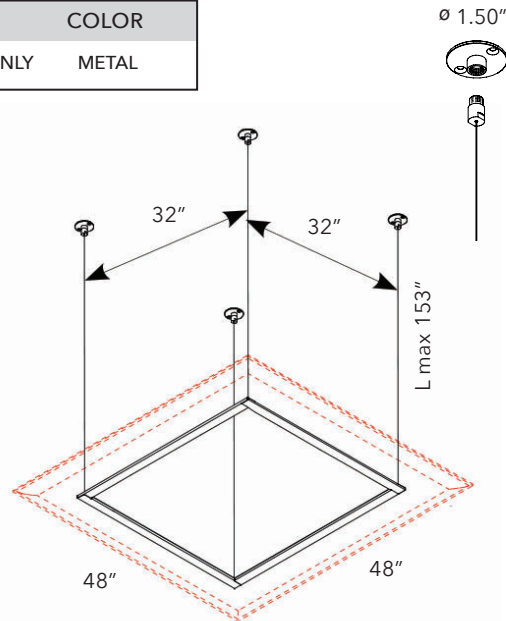

Pair of wall brackets come in either a satin nickel or matte white finish (Screws to fasten bracket to wall not included).

SNOWSOUND ART 48" x 48" CEILING SUSPENSION KIT

PANEL SIZE	PART #	QTY	COLOR
48" x 48"	40025233	HARDWARE ONLY	METAL

Kit includes: 1 hanging frame, 4 cables, panel fasteners and ceiling plates

NOTE: To specify panel separately refer to page 73.

SNOWSOUND ART 48" x 63" CEILING SUSPENSION KIT

PANEL SIZE	PART #	QTY	COLOR
48" x 63"	40025234	HARDWARE ONLY	METAL