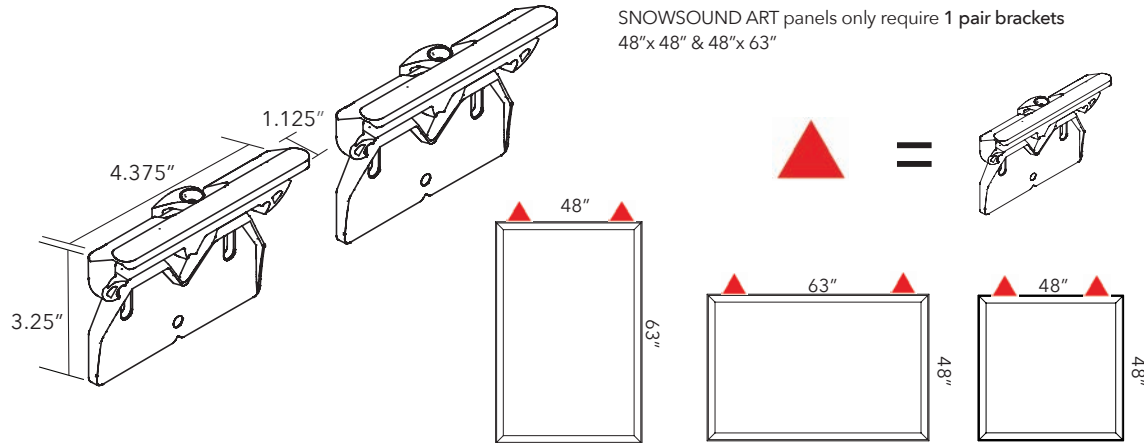

DESIGN: SNOWSOUND/ ARTIST, GILLO DORFLES

SNOWSOUND ART

SNOWSOUND ART - PAIR OF BRACKETS FOR DIRECT WALL MOUNTING

PANEL SIZE	PART #	QTY	COLOR
FITS ALL SIZES	40025090	1 PAIR	MATTE WHITE
FITS ALL SIZES	40025091	1 PAIR	SATIN NICKEL