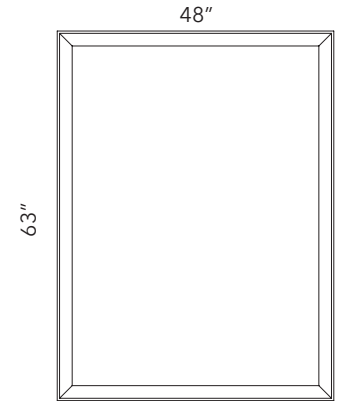

SNOWSOUND ART 48"x 63" - PANEL ONLY

COLOR	PART #	COLOR	PART #	COLOR	PART #	COLOR	PART #
WHITE	7SG16/55-0001	RED	7SG16/55-4027	BLACK	7SG16/55-8033	ORANGE	7SG16/55-4030

Wall mounting brackets and ceiling suspension brackets kit are sold separately. Please refer to pg. 74