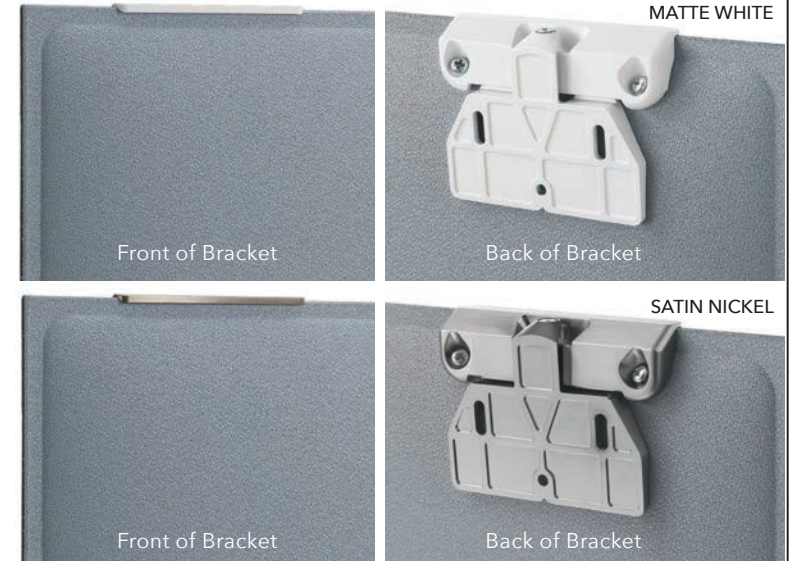

DESIGN: SNOWSOUND/ ARTIST, GILLO DORFLES

SNOWSOUND ART

SNOWSOUND ART - PAIR OF BRACKETS FOR DIRECT WALL MOUNTING

PANEL SIZE	PART #	QTY	COLOR
FITS ALL SIZES	40025090	1 PAIR	MATTE WHITE
FITS ALL SIZES	40025091	1 PAIR	SATIN NICKEL