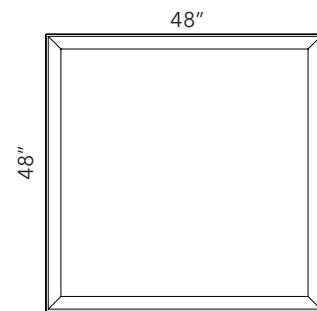

SNOWSOUND ART 48"x 48" - PANEL ONLY

COLOR	PART #	COLOR	PART #
WHITE/ PRINT	7SG12/98-0001	BLACK/ PRINT	7SG12/98-8033

Wall mounting brackets and ceiling suspension brackets kit are sold separately. Please refer to pg. 74

Special Order: extended lead time applies.