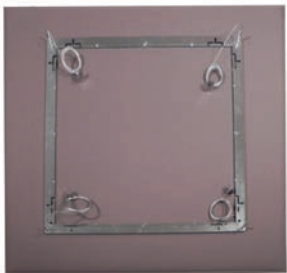

SNOWSOUND ART 48" x 48" CEILING SUSPENSION KIT

PANEL SIZE	PART #	QTY	COLOR
48" x 48"	40025233	HARDWARE ONLY	METAL

Kit includes: 1 hanging frame, 4 cables, panel fasteners and ceiling plates