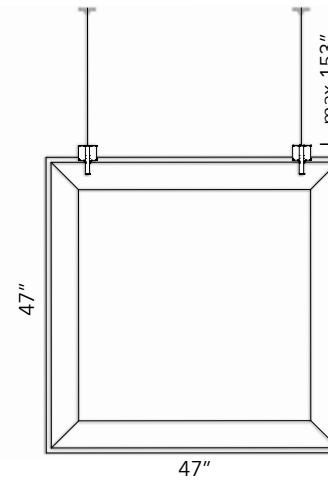

Kit includes: 2 Supports, 2 Ceiling Plates, 2 Cables and 1 Baffle Oversize Panel