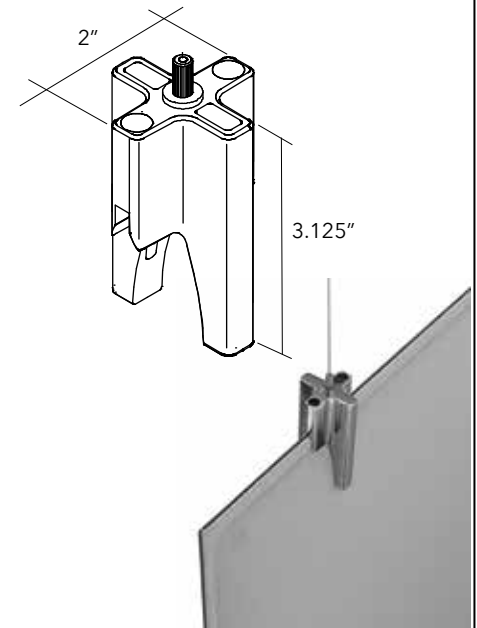

FOR ALL PANEL SIZES, SPECIAL ORDER COLORS REQUIRE:

- Minimum order quantity
- Lead time up to 10-12 weeks

WEIGHT:
12.20 lbs.

Kit includes: 2 Supports, 2 Ceiling Plates, 2 Cables and 1 Baffle Oversize Panel