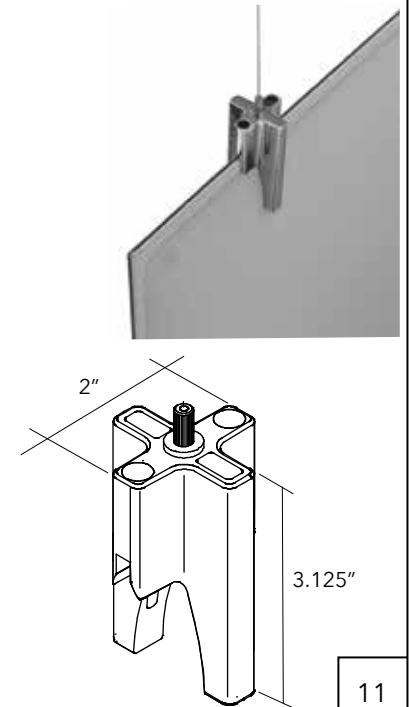

FOR ALL PANEL SIZES, SPECIAL ORDER COLORS REQUIRE:

- Minimum order quantity
- Lead time up to 10-12 weeks

WEIGHT:
14.80 lbs.

Kit includes: 2 Supports, 2 Ceiling Plates, 2 Cables and 1 Baffle Oversize Panel