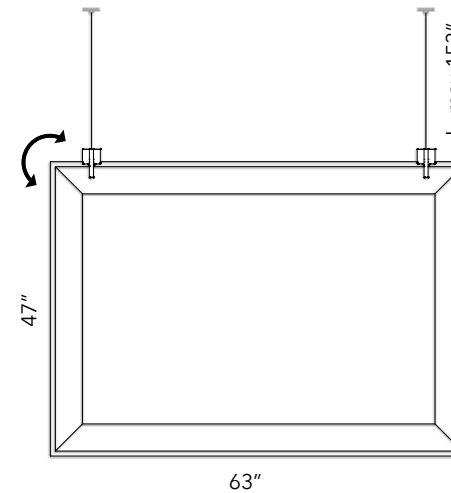

Kit includes: 2 Supports, 2 Ceiling Plates, 2 Cables and 1 Baffle Oversize Panel