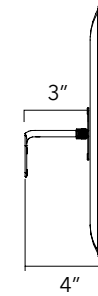

FLAP 19"x 23" - PANEL ONLY

STANDARD COLORS	COLOR	PART #	STANDARD COLORS	COLOR	PART #	STANDARD COLORS	COLOR	PART #	STANDARD COLORS	COLOR	PART #
	WHITE	40023007		OLIVE GREEN	40020079		RED	40023011		BLUE	40023013
	SILVER GRAY	40023008		BEIGE	40023006		SUN YELLOW	40023009		DOVE GRAY	40023020
	CARROT ORANGE	40023010		CHARCOAL GRAY	40023021		APPLE GREEN	40023012		BLACK	40023014

MOUNTING ARMS FOR FLAP PANEL (SIZE 19"x 23" ONLY)

ARM LENGTH	PART #	QTY	FINISH
3"	40024007	1	CHROME
8"	40024008	1	CHROME

* For **direct surface mounting** on wall or ceiling, please specify one of the two arms above.