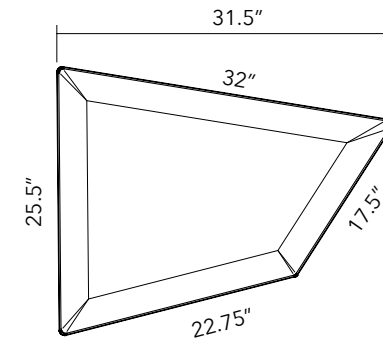

FLAP GRANDE 26"x 32" - INCLUDES 3" MOUNTING ARM

STANDARD COLORS	COLOR	PART #	STANDARD COLORS	COLOR	PART #	STANDARD COLORS	COLOR	PART #
	WHITE	40023030		OLIVE GREEN	40023027		BLUE	40023029
	SILVER GRAY	40023022		DOVE GRAY	40023023		BLACK	40023033
	CARROT ORANGE	40023025		APPLE GREEN	40023028		SUN YELLOW	40023024
	CHARCOAL GRAY	40023031		RED	40023026		BEIGE	40023032

* FLAP GRANDE includes 3 in. Mounting Arm