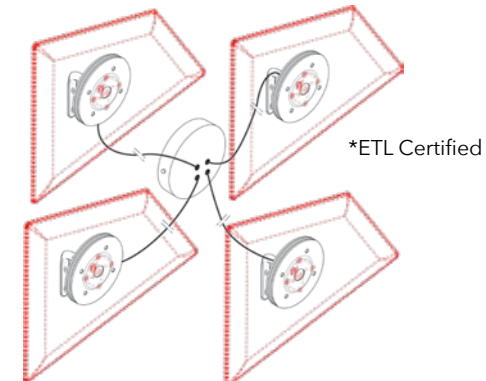

* FLAP GRANDE includes 8 in. Mounting Arm

FLAP LED KIT - LED BACK LIGHTING SYSTEM FOR FLAP AND FLAP GRANDE

	PART #	QTY
FLAP LED - SINGLE LIGHT	40025093	1

- LED 24V.5.6W
- AWM 2464#, 20AWG, 80°C, 300V x 6.5'
- INPUT: AC 100-240V, 50/60Hz, 230mA
- OUTPUT: DC 24V, 0.42A
- Chip Brand: AAA
- Lumens 550
- Color Temperature: 3000K

	PART #	QTY
FLAP LED - 4 LIGHT PACK	40025092	1

- 4 LED 24V.5.6W
- AWM 2464#, 20AWG, 80°C, 300V x 6.5'
- INPUT: AC 100-240V, 50/60Hz, 230mA
- OUTPUT: DC 24V, 0.42A
- Chip Brand: AAA
- Lumens 550
- Color Temperature: 3000K