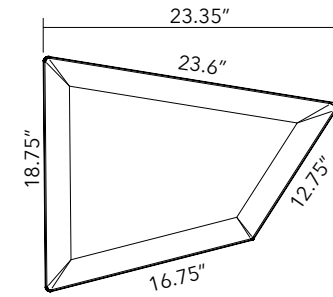

MOUNTING ARMS FOR FLAP PANEL (SIZE 19"x 23" ONLY)

ARM LENGTH	PART #	QTY	FINISH
3"	40024007	1	CHROME
8"	40024008	1	CHROME

* For **direct surface mounting** on wall or ceiling, please specify one of the two arms above.