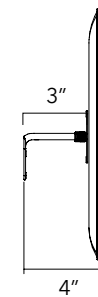

FLAP GRANDE 26"x 32" - INCLUDES 3" MOUNTING ARM

STANDARD COLORS	COLOR	PART #	STANDARD COLORS	COLOR	PART #	STANDARD COLORS	COLOR	PART #
	WHITE	40023030		OLIVE GREEN	40023027		BLUE	40023029
	SILVER GRAY	40023022		DOVE GRAY	40023023		BLACK	40023033
	CARROT ORANGE	40023025		APPLE GREEN	40023028		SUN YELLOW	40023024
	CHARCOAL GRAY	40023031		RED	40023026		BEIGE	40023032

* FLAP GRANDE includes 3 in. Mounting Arm