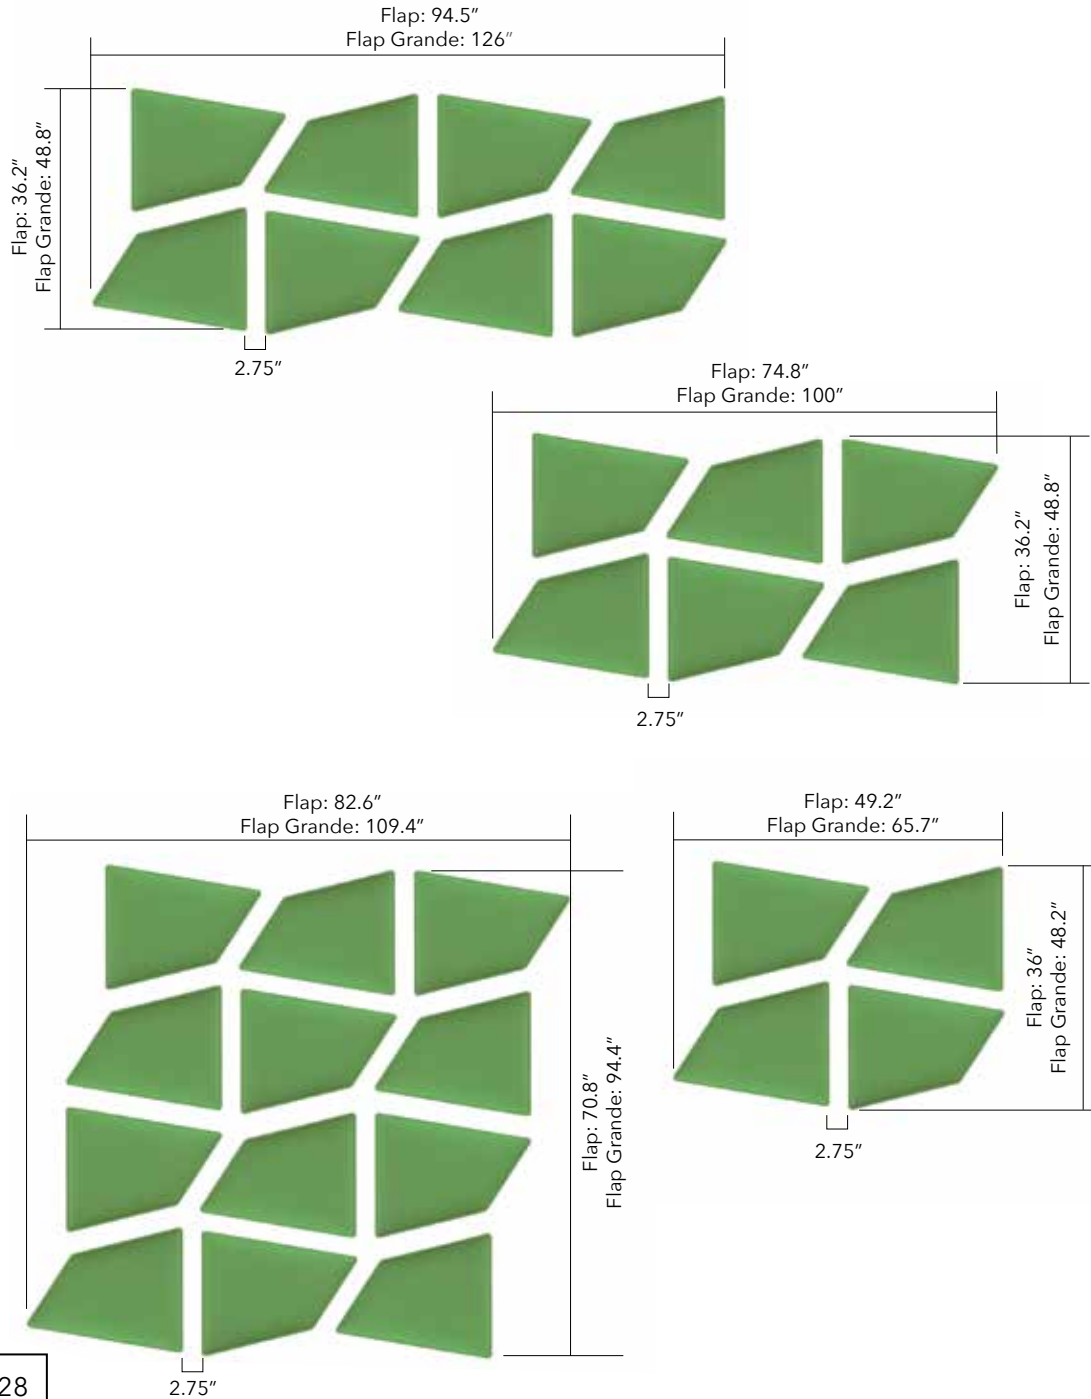

FLAP / FLAP GRANDE PANEL TYPICALS