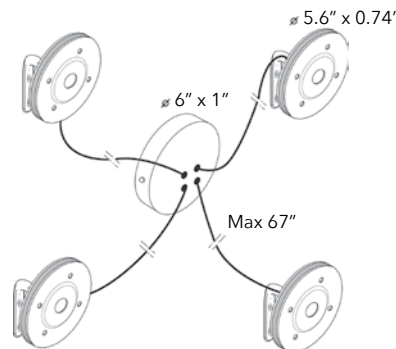

* FLAP GRANDE includes 8 in. Mounting Arm

FLAP LED KIT - LED BACK LIGHTING SYSTEM FOR FLAP AND FLAP GRANDE

	PART #	QTY
FLAP LED - SINGLE LIGHT	40025093	1

- LED 24V.5.6W
- AWM 2464#, 20AWG, 80°C, 300V x 6.5'
- INPUT: AC 100-240V, 50/60Hz, 230mA
- OUTPUT: DC 24V, 0.42A
- Chip Brand: AAA
- Lumens 550
- Color Temperature: 3000K

	PART #	QTY
FLAP LED - 4 LIGHT PACK	40025092	1

- 4 LED 24V.5.6W
- AWM 2464#, 20AWG, 80°C, 300V x 6.5'
- INPUT: AC 100-240V, 50/60Hz, 230mA
- OUTPUT: DC 24V, 0.42A
- Chip Brand: AAA
- Lumens 550
- Color Temperature: 3000K