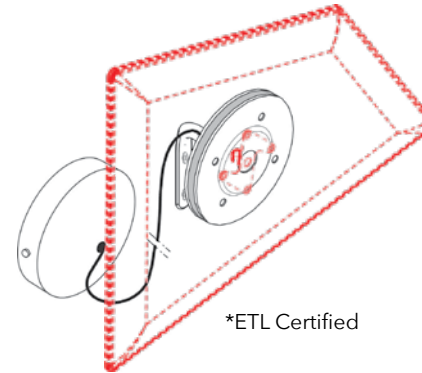

* FLAP GRANDE includes 3 in. Mounting Arm

FLAP GRANDE 26" x 32" - INCLUDES 8" MOUNTING ARM

STANDARD COLORS	COLOR	PART #	STANDARD COLORS	COLOR	PART #	STANDARD COLORS	COLOR	PART #
	WHITE	40023034		OLIVE GREEN	40023042		BLUE	40023044
	SILVER GRAY	40023035		DOVE GRAY	40023036		BLACK	40023045
	CARROT ORANGE	40023040		APPLE GREEN	40023043		SUN YELLOW	40023039
	CHARCOAL GRAY	40023037		RED	40023041		BEIGE	40023038

* FLAP GRANDE includes 8 in. Mounting Arm

FLAP LED KIT - LED BACK LIGHTING SYSTEM FOR FLAP AND FLAP GRANDE

	PART #	QTY
FLAP LED - SINGLE LIGHT	40025093	1

- LED 24V.5.6W
- AWM 2464#, 20AWG, 80°C, 300V x 6.5'
- INPUT: AC 100-240V, 50/60Hz, 230mA
- OUTPUT: DC 24V, 0.42A
- Chip Brand: AAA
- Lumens 550
- Color Temperature: 3000K