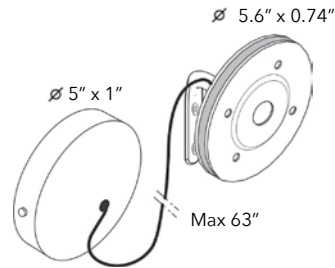

* FLAP GRANDE includes 3 in. Mounting Arm

FLAP GRANDE 26" x 32" - INCLUDES 8" MOUNTING ARM

STANDARD COLORS	COLOR	PART #	STANDARD COLORS	COLOR	PART #	STANDARD COLORS	COLOR	PART #
	WHITE	40023034		OLIVE GREEN	40023042		BLUE	40023044
	SILVER GRAY	40023035		DOVE GRAY	40023036		BLACK	40023045
	CARROT ORANGE	40023040		APPLE GREEN	40023043		SUN YELLOW	40023039
	CHARCOAL GRAY	40023037		RED	40023041		BEIGE	40023038

* FLAP GRANDE includes 8 in. Mounting Arm

FLAP LED KIT - LED BACK LIGHTING SYSTEM FOR FLAP AND FLAP GRANDE

	PART #	QTY
FLAP LED - SINGLE LIGHT	40025093	1

- LED 24V.5.6W
- AWM 2464#, 20AWG, 80°C, 300V x 6.5'
- INPUT: AC 100-240V, 50/60Hz, 230mA
- OUTPUT: DC 24V, 0.42A
- Chip Brand: AAA
- Lumens 550
- Color Temperature: 3000K