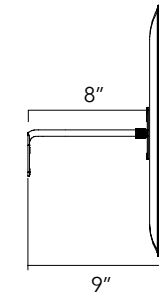

MOUNTING ARMS FOR FLAP PANEL (SIZE 19"x 23" ONLY)

ARM LENGTH	PART #	QTY	FINISH
3"	40024007	1	CHROME
8"	40024008	1	CHROME

* For **direct surface mounting** on wall or ceiling, please specify one of the two arms above.