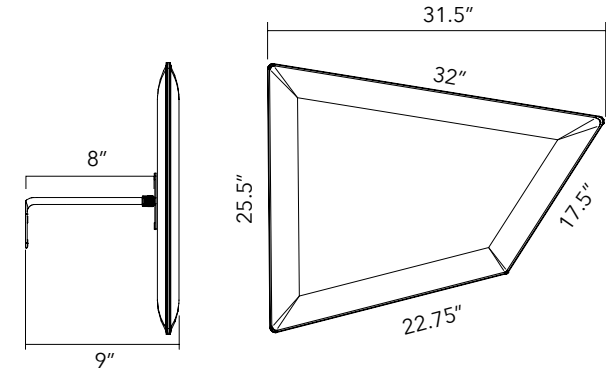

FLAP GRANDE 26" x 32" - INCLUDES 8" MOUNTING ARM

STANDARD COLORS	COLOR	PART #	STANDARD COLORS	COLOR	PART #	STANDARD COLORS	COLOR	PART #
	WHITE	40023034		OLIVE GREEN	40023042		BLUE	40023044
	SILVER GRAY	40023035		DOVE GRAY	40023036		BLACK	40023045
	CARROT ORANGE	40023040		APPLE GREEN	40023043		SUN YELLOW	40023039
	CHARCOAL GRAY	40023037		RED	40023041		BEIGE	40023038

* FLAP GRANDE includes 8 in. Mounting Arm