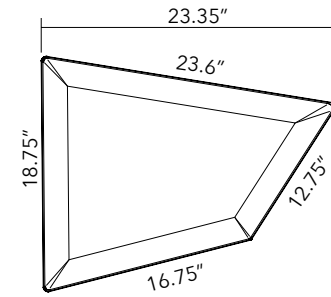

FLAP 19"x 23" - PANEL ONLY

STANDARD COLORS	COLOR	PART #	STANDARD COLORS	COLOR	PART #	STANDARD COLORS	COLOR	PART #	STANDARD COLORS	COLOR	PART #
	WHITE	40023007		OLIVE GREEN	40020079		RED	40023011		BLUE	40023013
	SILVER GRAY	40023008		BEIGE	40023006		SUN YELLOW	40023009		DOVE GRAY	40023020
	CARROT ORANGE	40023010		CHARCOAL GRAY	40023021		APPLE GREEN	40023012		BLACK	40023014