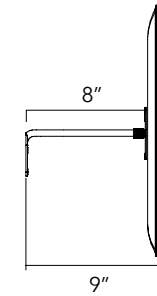

MOUNTING ARMS FOR FLAP PANEL (SIZE 19"x 23" ONLY)

ARM LENGTH	PART #	QTY	FINISH
3"	40024007	1	CHROME
8"	40024008	1	CHROME

\* For **direct surface mounting** on wall or ceiling, please specify one of the two arms above.