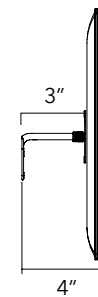

MOUNTING ARMS FOR FLAP PANEL (SIZE 19"x 23" ONLY)

ARM LENGTH	PART #	QTY	FINISH
3"	40024007	1	CHROME
8"	40024008	1	CHROME

\* For **direct surface mounting** on wall or ceiling, please specify one of the two arms above.

\* FLAP GRANDE includes 3 in. Mounting Arm

**FLAP TOTEM** - TOTEM STRUCTURE TO HOLD (6) FLAPS

PANEL SIZE	PART #	QTY	FINISH
19" x 23"	40024026	1 TOTEM	CHROME POLE MATTE WHITE BASE

\* INCLUDES: Pole, base and decorative back plates