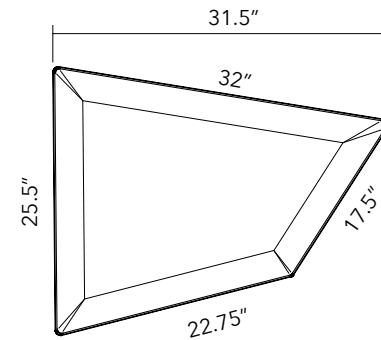

FLAP GRANDE 26"x 32" - INCLUDES 3" MOUNTING ARM

STANDARD COLORS	COLOR	PART #	STANDARD COLORS	COLOR	PART #	STANDARD COLORS	COLOR	PART #
	WHITE	40023030		OLIVE GREEN	40023027		BLUE	40023029
	SILVER GRAY	40023022		DOVE GRAY	40023023		BLACK	40023033
	CARROT ORANGE	40023025		APPLE GREEN	40023028		SUN YELLOW	40023024
	CHARCOAL GRAY	40023031		RED	40023026		BEIGE	40023032

* FLAP GRANDE includes 3 in. Mounting Arm