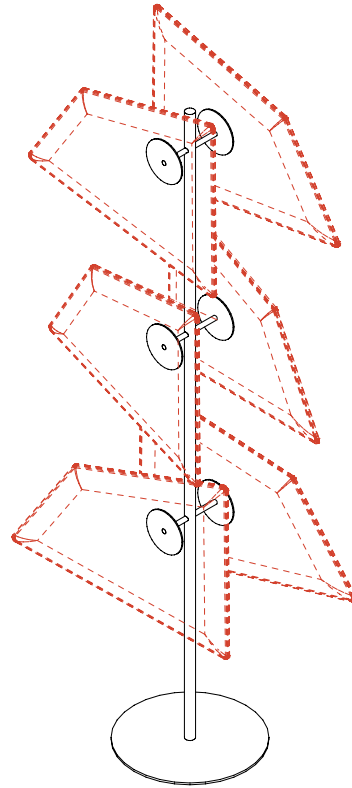

MOUNTING ARMS FOR FLAP PANEL (SIZE 19"x 23" ONLY)

ARM LENGTH	PART #	QTY	FINISH
3"	40024007	1	CHROME
8"	40024008	1	CHROME

\* For **direct surface mounting** on wall or ceiling, please specify one of the two arms above.

**FLAP GRANDE 26"x 32"** - INCLUDES 3" MOUNTING ARM

STANDARD COLORS	COLOR	PART #	STANDARD COLORS	COLOR	PART #	STANDARD COLORS	COLOR	PART #
	WHITE	40023030		OLIVE GREEN	40023027		BLUE	40023029
	SILVER GRAY	40023022		DOVE GRAY	40023023		BLACK	40023033
	CARROT ORANGE	40023025		APPLE GREEN	40023028		SUN YELLOW	40023024
	CHARCOAL GRAY	40023031		RED	40023026		BEIGE	40023032

\* FLAP GRANDE includes 3 in. Mounting Arm

**FLAP TOTEM** - TOTEM STRUCTURE TO HOLD (6) FLAPS

PANEL SIZE	PART #	QTY	FINISH
19" x 23"	40024026	1 TOTEM	CHROME POLE MATTE WHITE BASE

\* INCLUDES: Pole, base and decorative back plates