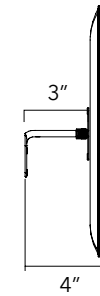

**FLAP 19"x 23"** - PANEL ONLY

STANDARD COLORS	COLOR	PART #	STANDARD COLORS	COLOR	PART #	STANDARD COLORS	COLOR	PART #	STANDARD COLORS	COLOR	PART #
	WHITE	40023007		OLIVE GREEN	40020079		RED	40023011		BLUE	40023013
	SILVER GRAY	40023008		BEIGE	40023006		SUN YELLOW	40023009		DOVE GRAY	40023020
	CARROT ORANGE	40023010		CHARCOAL GRAY	40023021		APPLE GREEN	40023012		BLACK	40023014

MOUNTING ARMS FOR FLAP PANEL (SIZE 19"x 23" ONLY)

ARM LENGTH	PART #	QTY	FINISH
3"	40024007	1	CHROME
8"	40024008	1	CHROME

\* For **direct surface mounting** on wall or ceiling, please specify one of the two arms above.