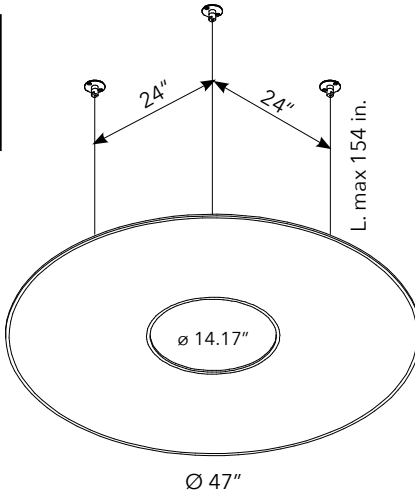

**SPECIAL ORDER COLORS REQUIRE:**

- Minimum order quantity
- Lead time up to 10-12 weeks

WEIGHT:  
11.9 lbs.