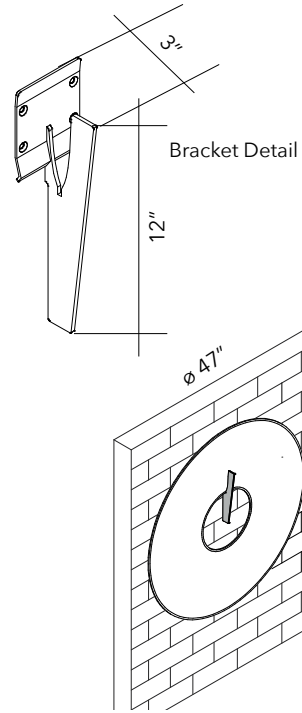

GIOTTO WALL - COMPLETE KIT

STANDARD COLORS	COLOR	CHROME-PLATED KIT PART #	GLOSS BLACK KIT PART #
	WHITE	40025190	40025186
	SILVER GRAY	40025191	40025187
	BEIGE	40025192	40025188
SPECIAL ORDER	COLOR	CHROME-PLATED KIT PART #	GLOSS BLACK KIT PART #
	CARROT ORANGE	40025193	40025189

Kit includes: 1 Wall mount bracket (Chrome or Gloss Black) and 1 Giotto Panel

SPECIAL ORDER COLORS REQUIRE:

- Minimum order quantity
- Lead time up to 10-12 weeks

Chrome-plated Bracket