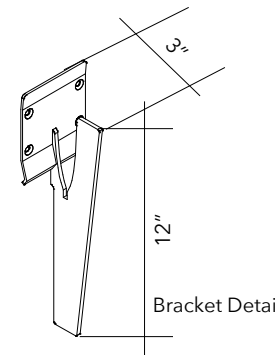

NOT AVAILABLE FOR QUICK SHIP

- Minimum order quantity
- Lead time up to 10-12 weeks

NEW

Bracket Detail