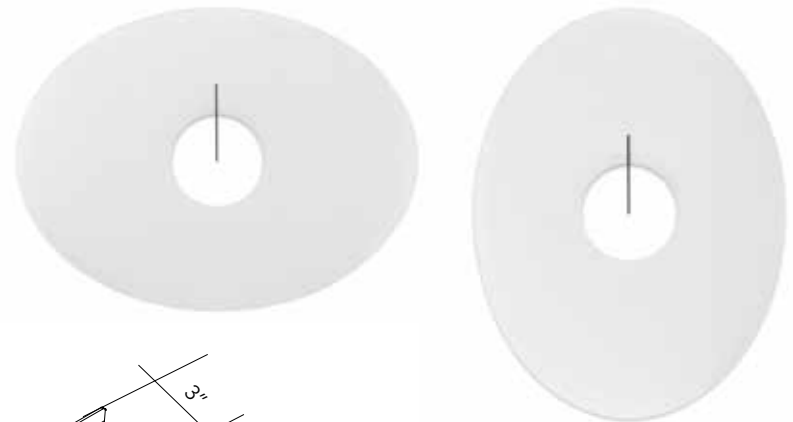

NOT AVAILABLE FOR QUICK SHIP

- Minimum order quantity
- Lead time up to 10-12 weeks

NEW

Bracket Detail