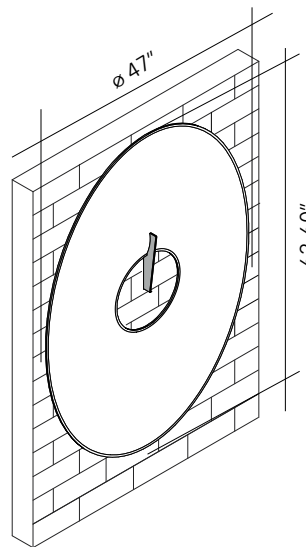

NOT AVAILABLE FOR QUICK SHIP

- Minimum order quantity
- Lead time up to 10-12 weeks

NEW

Bracket Detail