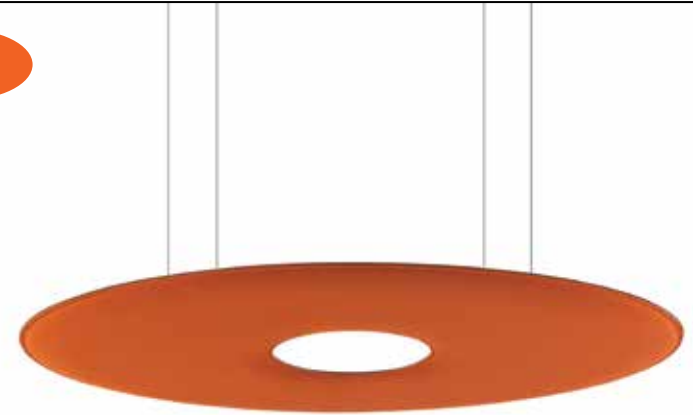

GIOTTO CEILING - COMPLETE KIT

STANDARD COLORS	COLOR	KIT PART #	SPECIAL ORDER	COLOR	KIT PART #
	WHITE	40025194		CARROT ORANGE	40025197
	SILVER GRAY	40025195			
	BEIGE	40025196			

Kit includes: 1 Steel Frame, 3 Ceiling Plates, 3 Cables, 3 cable fasteners for frame and 1 Giotto Panel

SPECIAL ORDER COLORS REQUIRE:

- Minimum order quantity
- Lead time up to 10-12 weeks

WEIGHT:
11.9 lbs.

GIOTTO OVAL CEILING - COMPLETE KIT

SPECIAL ORDER	COLOR	KIT PART #	SPECIAL ORDER	COLOR	KIT PART #
	WHITE	40025272		CARROT ORANGE	40025274
	SILVER GRAY	40025273		BEIGE	40025275

NEW

Kit includes: 1 Steel Frame, 4 Ceiling Plates, 4 Cables, 4 cable fasteners for frame and 1 Giotto Panel

NOT AVAILABLE FOR QUICK SHIP

- Minimum order quantity
- Lead time up to 10-12 weeks

WEIGHT:
17.6 lbs.