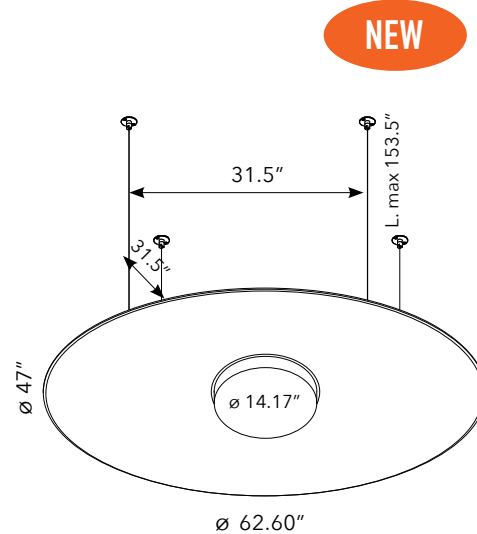

GIOTTO OVAL LUX - COMPLETE KIT

SPECIAL ORDER	COLOR	KIT ITEM#
	WHITE	40025280
	SILVER GRAY	40025281
	BEIGE	40025282
	CARROT ORANGE	40025283