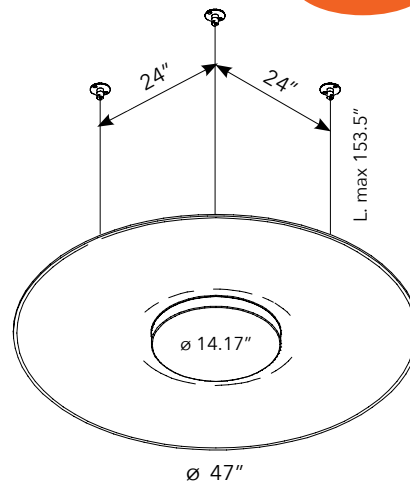

**NOT AVAILABLE FOR QUICK SHIP**

- Minimum order quantity
- Lead time up to 10-12 weeks

WEIGHT:  
17.6 lbs.

**GIOTTO LUX - COMPLETE KIT**

STANDARD COLORS	COLOR	KIT ITEM#
	WHITE	40025276
	SILVER GRAY	40025277
	BEIGE	40025278
<b>SPECIAL ORDER</b>	<b>COLOR</b>	<b>KIT ITEM#</b>
	CARROT ORANGE	40025279