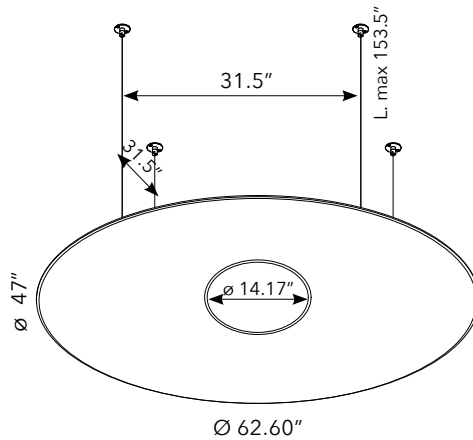

NOT AVAILABLE FOR QUICK SHIP

- Minimum order quantity
- Lead time up to 10-12 weeks

WEIGHT:
17.6 lbs.