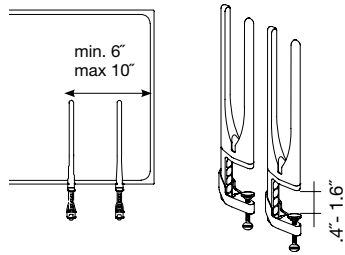

PANEL SIZE	PART #	QTY	FINISH
FITS ALL SIZES	40038008	1 PAIR	SILVER GRAY
FITS ALL SIZES	40038009	1 PAIR	MATTE WHITE
FITS ALL SIZES	40038010	1 PAIR	MATTE BLACK

Matte White (Clamp)

Silver Gray (Clamp)

Matte Black (Clamp)

Bracket connections are clamped to the desk and the panel is inserted inside the brackets.

**MINIMAL DESK CIRCULAR BRACKETS** - ONE PAIR OF ROUND BASES FIXED TO DESKTOP

PANEL SIZE	PART #	QTY	FINISH
FITS ALL SIZES	40038006	1 PAIR	SILVER GRAY