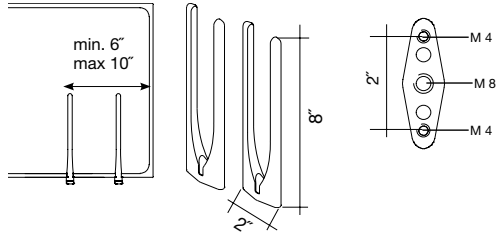

MINIMAL BRACKETS - ONE PAIR OF DIRECT MOUNT BRACKETS FIXED TO DESKTOP

NEW

PANEL SIZE	PART #	QTY	FINISH
FITS ALL SIZES	40038001	1 PAIR	SILVER GRAY
FITS ALL SIZES	40038005	1 PAIR	MATTE WHITE
FITS ALL SIZES	40038007	1 PAIR	MATTE BLACK