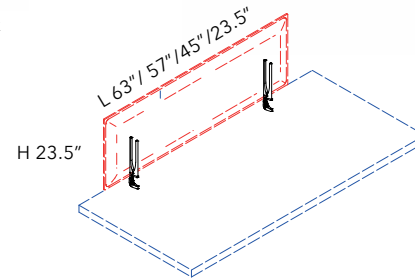

Bracket connections are clamped to the desk and the panel is inserted inside the brackets.

**MINIMAL DESK CIRCULAR BRACKETS** - ONE PAIR OF ROUND BASES FIXED TO DESKTOP

PANEL SIZE	PART #	QTY	FINISH
FITS ALL SIZES	40038006	1 PAIR	SILVER GRAY