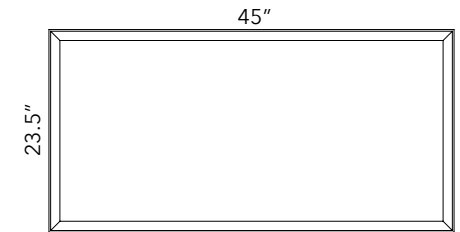

**NEW**

FOR ALL PANEL SIZES, SPECIAL ORDER COLORS REQUIRE:

- Minimum order quantity
- Lead time up to 10-12 weeks

**MINIMAL 23.5"x 45"** - PANEL ONLY

STANDARD COLORS	COLOR	PART #	SPECIAL ORDER	COLOR	PART #	SPECIAL ORDER	COLOR	PART #	SPECIAL ORDER	COLOR	PART #
	WHITE	40025143		OLIVE GREEN	40025204		CARROT ORANGE	40025202		SLATE BLUE	40025297
	SILVER GRAY	40025144		BEIGE	40025198		RED	40025201		DOVE GRAY	40025199
	CHARCOAL GRAY	40025145		SUN YELLOW	40025200		RUSTIC BRICK	40025289		DARK TEAL	40025305