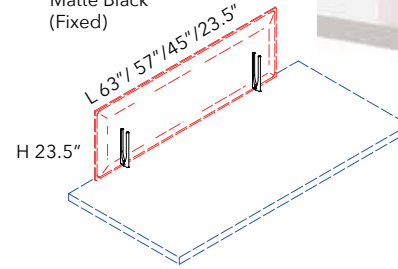

Matte White (Fixed)

Silver Gray (Fixed)

Matte Black (Fixed)

Mount bracket connections are fixed to the desktop with screws and the panel is inserted inside the brackets (screws not included).

**MINIMAL CLAMP BRACKETS** - ONE PAIR OF CLAMP BRACKETS