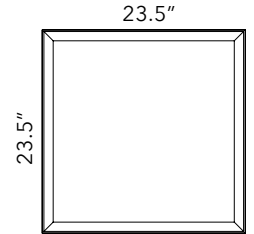

MINIMAL 23.5"x 23.5" - PANEL ONLY

STANDARD COLORS	COLOR	PART #	SPECIAL ORDER	COLOR	PART #	SPECIAL ORDER	COLOR	PART #	SPECIAL ORDER	COLOR	PART #
	WHITE	40025140		OLIVE GREEN	40025213		CARROT ORANGE	40025211		SLATE BLUE	40025296
	SILVER GRAY	40025141		BEIGE	40025207		RED	40025210		DOVE GRAY	40025208
	CHARCOAL GRAY	40025142		SUN YELLOW	40025209		RUSTIC BRICK	40025288		DARK TEAL	40025304

NEW

FOR ALL PANEL SIZES, SPECIAL ORDER COLORS REQUIRE:

- Minimum order quantity
- Lead time up to 10-12 weeks