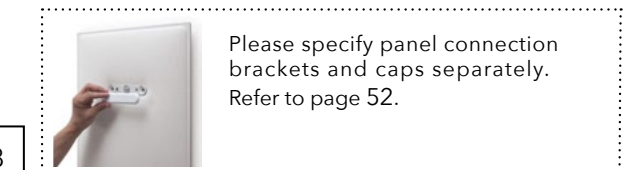

MITESCO ON CABLES - DOUBLE SIDED WALL MOUNTED KIT

PANEL SIZE	PART #	QTY	FINISH
FITS ALL 3 SIZES	40021101	1 KIT PER PANEL	SILVER GRAY

Kit includes: Set of (4) single sided steel clamps, (2) steel cables and set of (4) wall fixings

Please specify panel connection brackets and caps separately. Refer to page 52.

Max load: 22 lbs.