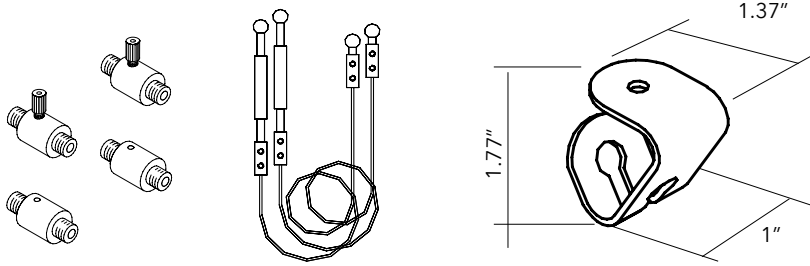

MITESCO ON CABLES - DOUBLE SIDED FLOOR/ CEILING KIT

PANEL SIZE	PART #	QTY	FINISH
FITS ALL 3 SIZES	40021100	1 KIT PER PANEL	SILVER GRAY

Kit includes: Set of (4) double sided steel clamps, (2) steel cables and set of (4) floor/ ceiling fixings

Please specify panel connection brackets and caps separately. Refer to page 52.

Max load: 22 lbs.