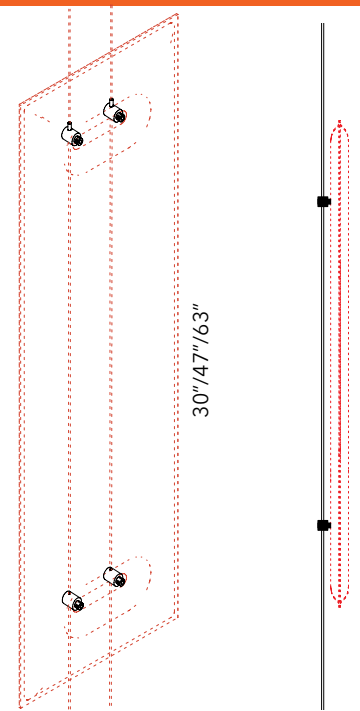

## MITESCO ON CABLES - SINGLE SIDE FLOOR/ CEILING KIT

PANEL SIZE	PART #	QTY	FINISH
FITS ALL 3 SIZES	40021098	1 KIT PER PANEL	SILVER GRAY

**Kit includes:** Set of (4) single sided steel clamps, (2) steel cables and set of (4) floor/ ceiling fixings

Please specify panel connection brackets and caps separately. Refer to page 52.

**22 lbs**  
Max load: 22 lbs.