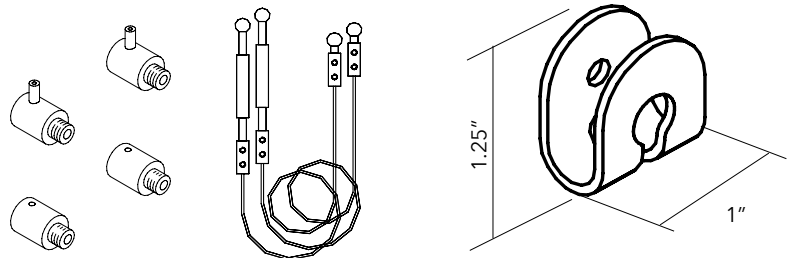

Please specify panel connection brackets and caps separately. Refer to page 52.

**22 lbs**  
Max load: 22 lbs.

## MITESCO ON CABLES - SINGLE SIDE WALL MOUNTED KIT

PANEL SIZE	PART #	QTY	FINISH
FITS ALL 3 SIZES	40021099	1 KIT PER PANEL	SILVER GRAY

**Kit includes:** Set of (4) single sided steel clamps, (2) steel cables and set of (4) wall fixings