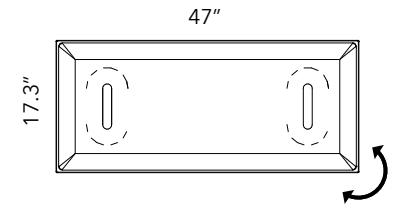

Please specify panel connection brackets and caps separately. Refer to page 52.

**MITESCO 17.3"x 47"** - PANEL ONLY

STANDARD COLORS	COLOR	PART #	STANDARD COLORS	COLOR	PART #	SPECIAL ORDER	COLOR	PART #	SPECIAL ORDER	COLOR	PART #
	WHITE	40020018		RED	40020023		CARROT ORANGE	40020022		BLUE	40020025
	SILVER GRAY	40020019		BEIGE	40020020		SUN YELLOW	40020021		OLIVE GREEN	40020042
	CHARCOAL GRAY	40020040		BLACK	40020026		DOVE GRAY	40020043		APPLE GREEN	40020024

**FOR ALL PANEL SIZES, SPECIAL ORDER COLORS REQUIRE:**

- Minimum order quantity
- Lead time up to 10-12 weeks

Please specify panel connection brackets and caps separately. Refer to page 52.

**MITESCO 17.3"x 30"** - PANEL ONLY