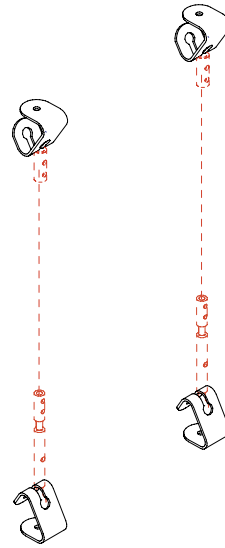

## MITESCO ON CABLES - SINGLE SIDE WALL MOUNTED KIT

PANEL SIZE	PART #	QTY	FINISH
FITS ALL 3 SIZES	40021099	1 KIT PER PANEL	SILVER GRAY

**Kit includes:** Set of (4) single sided steel clamps, (2) steel cables and set of (4) wall fixings

Please specify panel connection brackets and caps separately. Refer to page 52.

**22 lbs**  
Max load: 22 lbs.

**MITESCO ON CABLES** - DOUBLE SIDED FLOOR/ CEILING KIT

PANEL SIZE	PART #	QTY	FINISH
FITS ALL 3 SIZES	40021100	1 KIT PER PANEL	SILVER GRAY

**Kit includes:** Set of (4) double sided steel clamps, (2) steel cables and set of (4) floor/ ceiling fixings

Please specify panel connection brackets and caps separately. Refer to page 52.

Max load: 22 lbs.