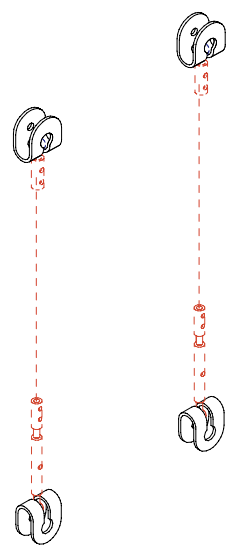

Please specify panel connection brackets and caps separately. Refer to page 52.

**22 lbs**  
Max load: 22 lbs.

## MITESCO ON CABLES - SINGLE SIDE WALL MOUNTED KIT

PANEL SIZE	PART #	QTY	FINISH
FITS ALL 3 SIZES	40021099	1 KIT PER PANEL	SILVER GRAY

**Kit includes:** Set of (4) single sided steel clamps, (2) steel cables and set of (4) wall fixings

Please specify panel connection brackets and caps separately. Refer to page 52.

**22 lbs**  
Max load: 22 lbs.

**MITESCO ON CABLES** - DOUBLE SIDED FLOOR/ CEILING KIT

PANEL SIZE	PART #	QTY	FINISH
FITS ALL 3 SIZES	40021100	1 KIT PER PANEL	SILVER GRAY