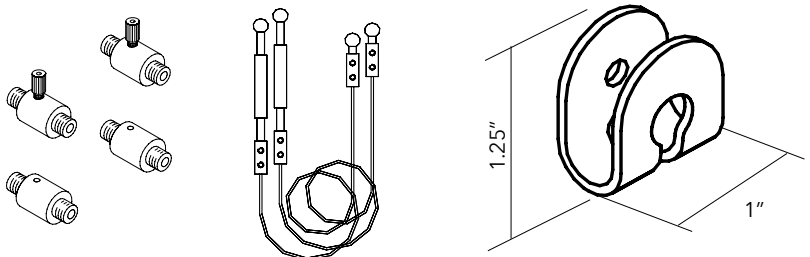

**Kit includes:** Set of (4) double sided steel clamps, (2) steel cables and set of (4) floor/ ceiling fixings

Please specify panel connection brackets and caps separately. Refer to page 52.

Max load: 22 lbs.

**MITESCO ON CABLES** - DOUBLE SIDED WALL MOUNTED KIT

PANEL SIZE	PART #	QTY	FINISH
FITS ALL 3 SIZES	40021101	1 KIT PER PANEL	SILVER GRAY

**Kit includes:** Set of (4) single sided steel clamps, (2) steel cables and set of (4) wall fixings