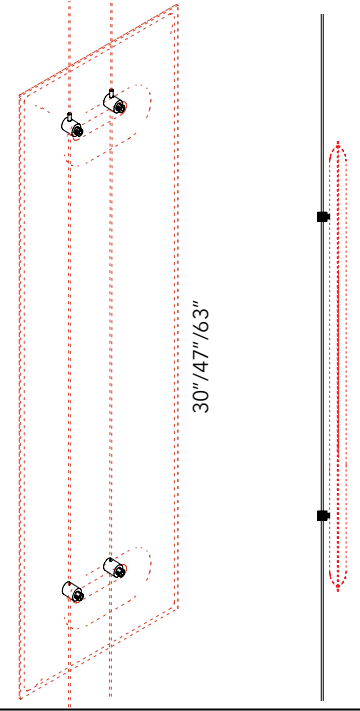

Please specify panel connection brackets and caps separately. Refer to page 52.

**22 lbs**  
Max load: 22 lbs.

## MITESCO ON CABLES - SINGLE SIDE WALL MOUNTED KIT

PANEL SIZE	PART #	QTY	FINISH
FITS ALL 3 SIZES	40021099	1 KIT PER PANEL	SILVER GRAY

**Kit includes:** Set of (4) single sided steel clamps, (2) steel cables and set of (4) wall fixings

Please specify panel connection brackets and caps separately. Refer to page 52.

**22 lbs**  
Max load: 22 lbs.

**MITESCO ON CABLES** - DOUBLE SIDED FLOOR/ CEILING KIT

PANEL SIZE	PART #	QTY	FINISH
FITS ALL 3 SIZES	40021100	1 KIT PER PANEL	SILVER GRAY