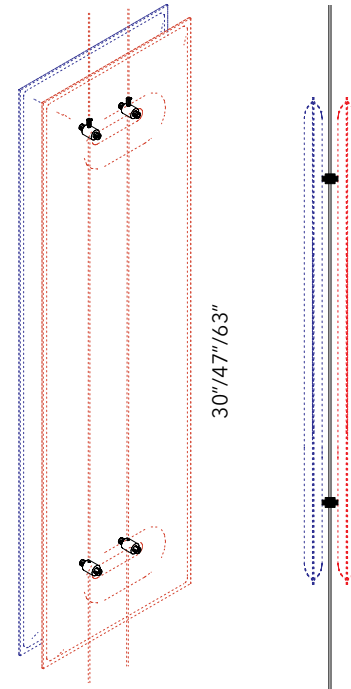

MITESCO ON CABLES - DOUBLE SIDED FLOOR/ CEILING KIT

PANEL SIZE	PART #	QTY	FINISH
FITS ALL 3 SIZES	40021100	1 KIT PER PANEL	SILVER GRAY

Kit includes: Set of (4) double sided steel clamps, (2) steel cables and set of (4) floor/ ceiling fixings

Please specify panel connection brackets and caps separately. Refer to page 52.

Max load: 22 lbs.

MITESCO ON CABLES - DOUBLE SIDED WALL MOUNTED KIT

PANEL SIZE	PART #	QTY	FINISH
FITS ALL 3 SIZES	40021101	1 KIT PER PANEL	SILVER GRAY

Kit includes: Set of (4) single sided steel clamps, (2) steel cables and set of (4) wall fixings

Please specify panel connection brackets and caps separately. Refer to page 52.

Max load: 22 lbs.