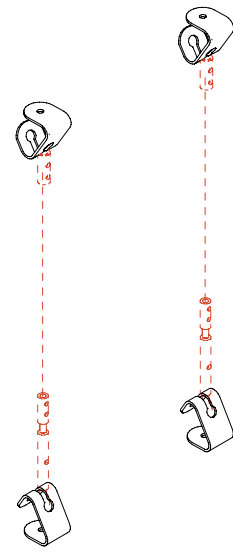

# MITESCO ON CABLES

## MITESCO ON CABLES - SINGLE SIDE FLOOR/ CEILING KIT

PANEL SIZE	PART #	QTY	FINISH
FITS ALL 3 SIZES	40021098	1 KIT PER PANEL	SILVER GRAY

**Kit includes:** Set of (4) single sided steel clamps, (2) steel cables and set of (4) floor/ ceiling fixings

Please specify panel connection brackets and caps separately. Refer to page 52.

**22 lbs**  
Max load: 22 lbs.