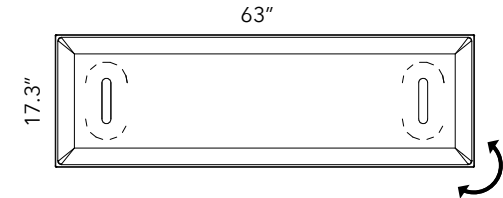

MITESCO 17.3"x 47" - PANEL ONLY

STANDARD COLORS	COLOR	PART #	STANDARD COLORS	COLOR	PART #	SPECIAL ORDER	COLOR	PART #	SPECIAL ORDER	COLOR	PART #
	WHITE	40020018		RED	40020023		CARROT ORANGE	40020022		BLUE	40020025
	SILVER GRAY	40020019		BEIGE	40020020		SUN YELLOW	40020021		OLIVE GREEN	40020042
	CHARCOAL GRAY	40020040		BLACK	40020026		DOVE GRAY	40020043		APPLE GREEN	40020024

FOR ALL PANEL SIZES, SPECIAL ORDER COLORS REQUIRE:

- Minimum order quantity
- Lead time up to 10-12 weeks