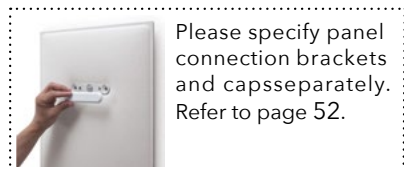

MITESCO 8" CEILING SPACER KIT - HARDWARE ONLY

PANEL SIZE	PART #	QTY	FINISH
63"	40021036	1 PER PANEL	SILVER GRAY
47"	40021035	1 PER PANEL	SILVER GRAY
30"	40021034	1 PER PANEL	SILVER GRAY

Hole ø .25"