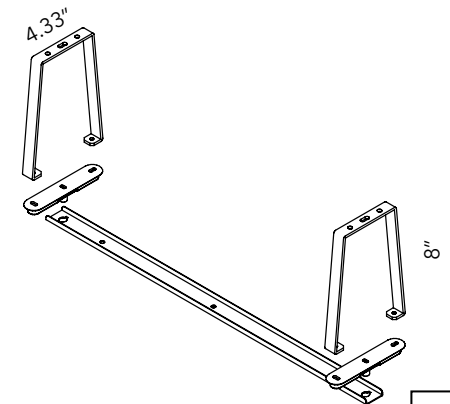

MITESCO FLAT CEILING - CEILING SUPPORT SPINE - HARDWARE ONLY

PANEL SIZE	PART #	QTY	FINISH
63"	40021123	1 PER PANEL	SILVER GRAY
47"	40021124	1 PER PANEL	SILVER GRAY
30"	40021125	1 PER PANEL	SILVER GRAY

MITESCO 3" CEILING SPACER KIT - HARDWARE ONLY

PANEL SIZE	PART #	QTY	FINISH
63"	40021033	1 PER PANEL	SILVER GRAY
47"	40021032	1 PER PANEL	SILVER GRAY
30"	40021031	1 PER PANEL	SILVER GRAY

Hole ø .25"

MITESCO 8" CEILING SPACER KIT - HARDWARE ONLY

PANEL SIZE	PART #	QTY	FINISH
63"	40021036	1 PER PANEL	SILVER GRAY
47"	40021035	1 PER PANEL	SILVER GRAY
30"	40021034	1 PER PANEL	SILVER GRAY

Hole ø .25"