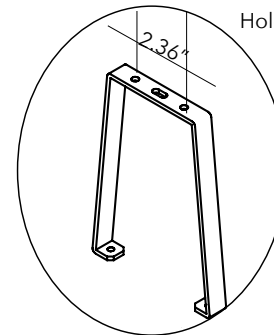

*Not needed for MITESCO desk options.

MITESCO FLAT CEILING - CEILING SUPPORT SPINE - HARDWARE ONLY

PANEL SIZE	PART #	QTY	FINISH
63"	40021123	1 PER PANEL	SILVER GRAY
47"	40021124	1 PER PANEL	SILVER GRAY
30"	40021125	1 PER PANEL	SILVER GRAY

MITESCO 3" CEILING SPACER KIT - HARDWARE ONLY

PANEL SIZE	PART #	QTY	FINISH
63"	40021033	1 PER PANEL	SILVER GRAY
47"	40021032	1 PER PANEL	SILVER GRAY
30"	40021031	1 PER PANEL	SILVER GRAY

Hole ø .25"

MITESCO 8" CEILING SPACER KIT - HARDWARE ONLY

PANEL SIZE	PART #	QTY	FINISH
63"	40021036	1 PER PANEL	SILVER GRAY
47"	40021035	1 PER PANEL	SILVER GRAY
30"	40021034	1 PER PANEL	SILVER GRAY

Hole ø .25"

MITESCO CEILING SUSPENDED - HARDWARE KIT ONLY

PANEL SIZE	PART #	QTY	FINISH
63"	40021116	1 PER PANEL	SILVER GRAY
47"	40021117	1 PER PANEL	SILVER GRAY
30"	40021118	1 PER PANEL	SILVER GRAY