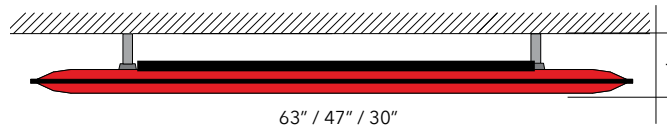

MITESCO 3" CEILING SPACER KIT - HARDWARE ONLY

PANEL SIZE	PART #	QTY	FINISH
63"	40021033	1 PER PANEL	SILVER GRAY
47"	40021032	1 PER PANEL	SILVER GRAY
30"	40021031	1 PER PANEL	SILVER GRAY

Hole ø .25"