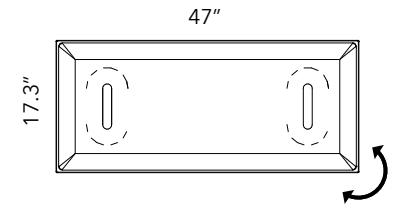

Please specify panel connection brackets and caps separately. Refer to page 52.

MITESCO 17.3"x 47" - PANEL ONLY

STANDARD COLORS	COLOR	PART #	STANDARD COLORS	COLOR	PART #	SPECIAL ORDER	COLOR	PART #	SPECIAL ORDER	COLOR	PART #
	WHITE	40020018		RED	40020023		CARROT ORANGE	40020022		BLUE	40020025
	SILVER GRAY	40020019		BEIGE	40020020		SUN YELLOW	40020021		OLIVE GREEN	40020042
	CHARCOAL GRAY	40020040		BLACK	40020026		DOVE GRAY	40020043		APPLE GREEN	40020024

FOR ALL PANEL SIZES, SPECIAL ORDER COLORS REQUIRE:

- Minimum order quantity
- Lead time up to 10-12 weeks

Please specify panel connection brackets and caps separately. Refer to page 52.

MITESCO 17.3"x 30" - PANEL ONLY