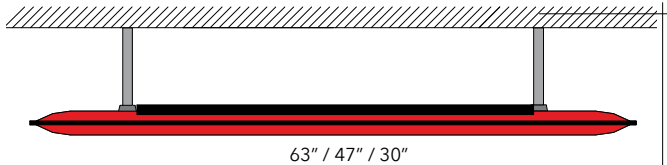

MITESCO 8" CEILING SPACER KIT - HARDWARE ONLY

PANEL SIZE	PART #	QTY	FINISH
63"	40021036	1 PER PANEL	SILVER GRAY
47"	40021035	1 PER PANEL	SILVER GRAY
30"	40021034	1 PER PANEL	SILVER GRAY

Hole ø .25"