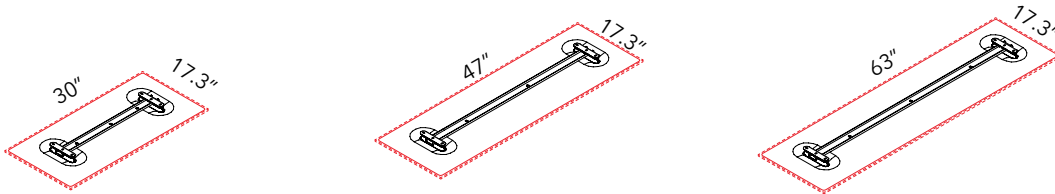

MITESCO FLAT CEILING - CEILING SUPPORT SPINE - HARDWARE ONLY

PANEL SIZE	PART #	QTY	FINISH
63"	40021123	1 PER PANEL	SILVER GRAY
47"	40021124	1 PER PANEL	SILVER GRAY
30"	40021125	1 PER PANEL	SILVER GRAY