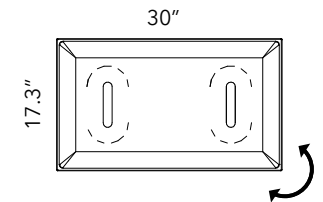

PLEASE NOTE: Please call your local representative for special order color inquiries/ stock levels.