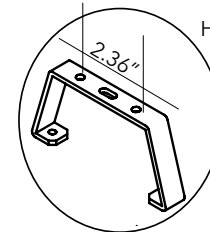

MITESCO 3" CEILING SPACER KIT - HARDWARE ONLY

PANEL SIZE	PART #	QTY	FINISH
63"	40021033	1 PER PANEL	SILVER GRAY
47"	40021032	1 PER PANEL	SILVER GRAY
30"	40021031	1 PER PANEL	SILVER GRAY

Hole ø .25"