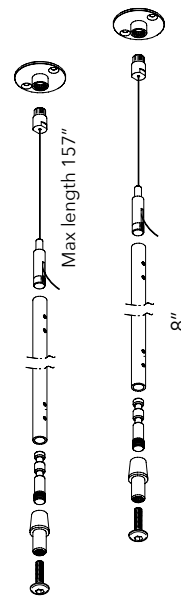

FOR ALL PANEL SIZES, SPECIAL ORDER COLORS REQUIRE:

- Minimum order quantity
- Lead time up to 10-12 weeks

Please specify panel connection brackets and caps separately. Refer to page 52.

MITESCO 17.3"x 30" - PANEL ONLY

MITESCO 3" CEILING SPACER KIT - HARDWARE ONLY

PANEL SIZE	PART #	QTY	FINISH
63"	40021033	1 PER PANEL	SILVER GRAY
47"	40021032	1 PER PANEL	SILVER GRAY
30"	40021031	1 PER PANEL	SILVER GRAY

Hole ø .25"

MITESCO 8" CEILING SPACER KIT - HARDWARE ONLY

PANEL SIZE	PART #	QTY	FINISH
63"	40021036	1 PER PANEL	SILVER GRAY
47"	40021035	1 PER PANEL	SILVER GRAY
30"	40021034	1 PER PANEL	SILVER GRAY

Hole ø .25"

MITESCO CEILING SUSPENDED - HARDWARE KIT ONLY

PANEL SIZE	PART #	QTY	FINISH
63"	40021116	1 PER PANEL	SILVER GRAY
47"	40021117	1 PER PANEL	SILVER GRAY
30"	40021118	1 PER PANEL	SILVER GRAY

Please specify panel connection brackets and caps separately. Refer to page 52.

COMPLETE SYSTEM WEIGHT:
 63" UNIT: 10.8 lbs.
 47" UNIT: 7.7 lbs.
 30" UNIT: 3.9 lbs.