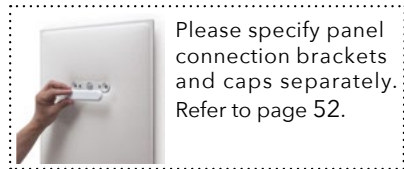

MITESCO 3" CEILING SPACER KIT - HARDWARE ONLY

PANEL SIZE	PART #	QTY	FINISH
63"	40021033	1 PER PANEL	SILVER GRAY
47"	40021032	1 PER PANEL	SILVER GRAY
30"	40021031	1 PER PANEL	SILVER GRAY

Hole ø .25"