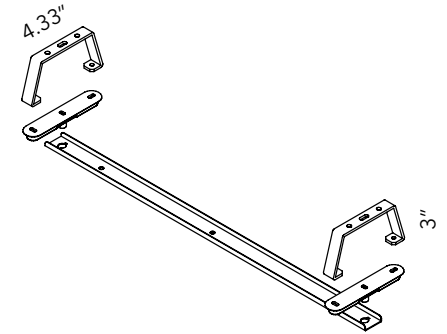

MITESCO FLAT CEILING - CEILING SUPPORT SPINE - HARDWARE ONLY

PANEL SIZE	PART #	QTY	FINISH
63"	40021123	1 PER PANEL	SILVER GRAY
47"	40021124	1 PER PANEL	SILVER GRAY
30"	40021125	1 PER PANEL	SILVER GRAY

MITESCO 3" CEILING SPACER KIT - HARDWARE ONLY

PANEL SIZE	PART #	QTY	FINISH
63"	40021033	1 PER PANEL	SILVER GRAY
47"	40021032	1 PER PANEL	SILVER GRAY
30"	40021031	1 PER PANEL	SILVER GRAY

Hole ø .25"

MITESCO 8" CEILING SPACER KIT - HARDWARE ONLY

PANEL SIZE	PART #	QTY	FINISH
63"	40021036	1 PER PANEL	SILVER GRAY
47"	40021035	1 PER PANEL	SILVER GRAY
30"	40021034	1 PER PANEL	SILVER GRAY

Hole ø .25"