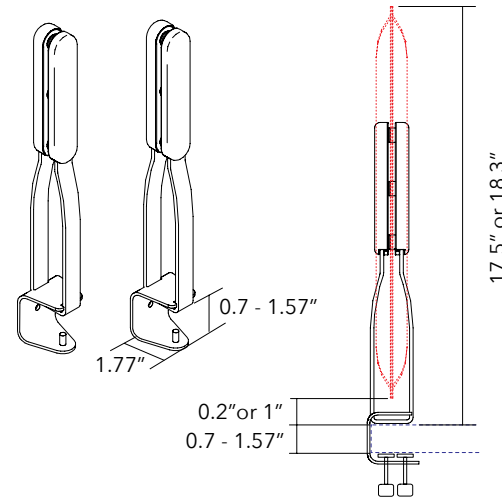

MITESCO DESK DESKTOP BRIDGE BRACKETS - PAIR

PANEL SIZE	PART #	QTY	FINISH
FITS ALL 3 SIZES	40021059	1 SET PER PANEL	SILVER GRAY

NOTE: Only to be used with STEM BRACKETS (Part # 40021016)
 Please specify MITESCO panel separately

MITESCO DESK FREE STANDING DESKTOP DIVIDER - SET

PANEL SIZE	PART #	QTY	FINISH
FITS ALL 3 SIZES	40021018	1 SET PER PANEL	SILVER GRAY

Includes: Panel connections & front caps in gray high-tech polymer.
NOTE: MITESCO connection caps not required.
 Please specify MITESCO panel separately

MITESCO DESK CLAMP BRACKETS FOR DESKTOP DIVIDER - SET

PANEL SIZE	PART #	QTY	FINISH
FITS ALL 3 SIZES	40021037	1 SET PER PANEL	SILVER GRAY

Includes: Panel connections & front caps in gray high-tech polymer.
NOTE: MITESCO connection caps not required.
Please specify MITESCO panel separately