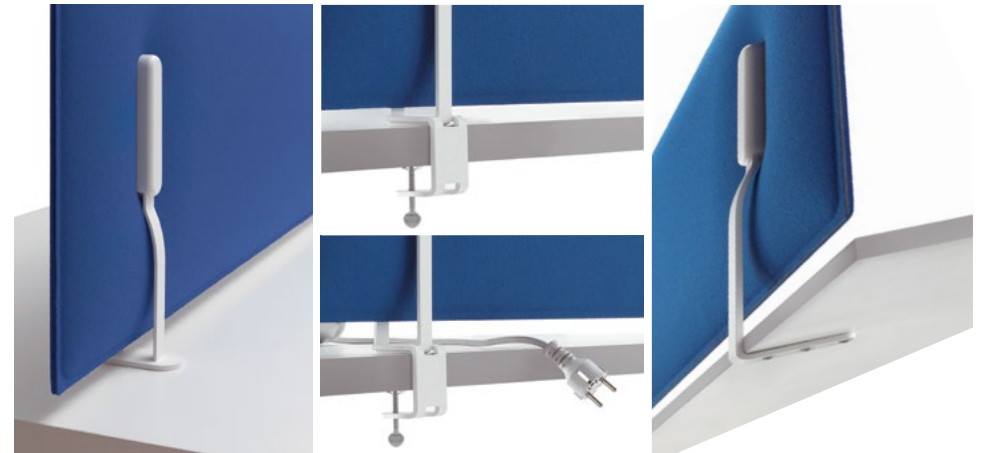

- Class A fire and smoke safety (UL 723/ASTM E84)
- CAL 133, 117 pass
- Sleek profile at only 1.4" thick
- Free standing, wall and ceiling mountable, ceiling suspended

MITESCO

Panel with polyester internal padding with Snowsound® Technology variable density. Polyester covering in Trevira CS® fabric. The panel can be directly fixed to the wall with screws (not included), or applied in many other ways via the range of mounting hardware (pg 53 - 59).

MITESCO DESK

Using MITESCO panels with Snowsound® Technology variable density. Polyester covering in Trevira CS® fabric. The panel can be directly fixed on top of or under the desk (Screws not included), with powder-coated steel brackets to create a divider.