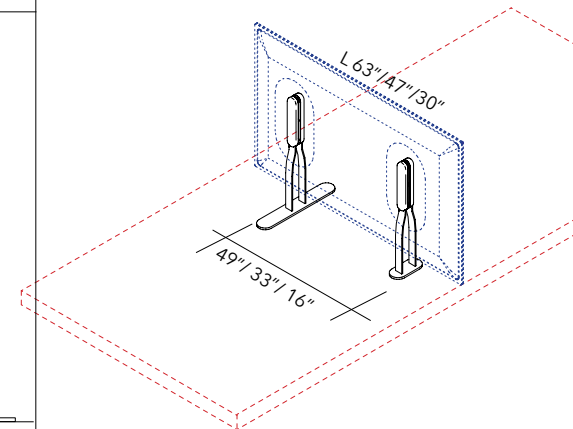

MITESCO DESK DESKTOP BRACKET STEM WITH FIXINGS - PAIR

PANEL SIZE	PART #	QTY	FINISH
FITS ALL 3 SIZES	40021016	1 SET PER PANEL	SILVER GRAY

Includes: Panel connections & front caps in gray high-tech polymer.
NOTE: MITESCO connection caps not required.
 Please specify MITESCO panel separately

MITESCO DESK DESKTOP BRIDGE BRACKETS - PAIR

PANEL SIZE	PART #	QTY	FINISH
FITS ALL 3 SIZES	40021059	1 SET PER PANEL	SILVER GRAY

NOTE: Only to be used with STEM BRACKETS (Part # 40021016)
 Please specify MITESCO panel separately

MITESCO DESK FREE STANDING DESKTOP DIVIDER - SET

PANEL SIZE	PART #	QTY	FINISH
FITS ALL 3 SIZES	40021018	1 SET PER PANEL	SILVER GRAY

Includes: Panel connections & front caps in gray high-tech polymer.
NOTE: MITESCO connection caps not required.
 Please specify MITESCO panel separately