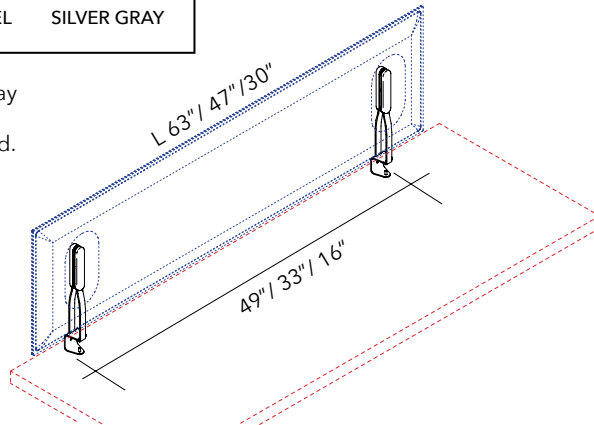

MITESCO DESK DESKTOP BRIDGE BRACKETS - PAIR

PANEL SIZE	PART #	QTY	FINISH
FITS ALL 3 SIZES	40021059	1 SET PER PANEL	SILVER GRAY

NOTE: Only to be used with STEM BRACKETS (Part # 40021016)
 Please specify MITESCO panel separately

MITESCO DESK FREE STANDING DESKTOP DIVIDER - SET

PANEL SIZE	PART #	QTY	FINISH
FITS ALL 3 SIZES	40021018	1 SET PER PANEL	SILVER GRAY

Includes: Panel connections & front caps in gray high-tech polymer.
NOTE: MITESCO connection caps not required.
 Please specify MITESCO panel separately

MITESCO DESK CLAMP BRACKETS FOR DESKTOP DIVIDER - SET

PANEL SIZE	PART #	QTY	FINISH
FITS ALL 3 SIZES	40021037	1 SET PER PANEL	SILVER GRAY

Includes: Panel connections & front caps in gray high-tech polymer.
NOTE: MITESCO connection caps not required.
Please specify MITESCO panel separately