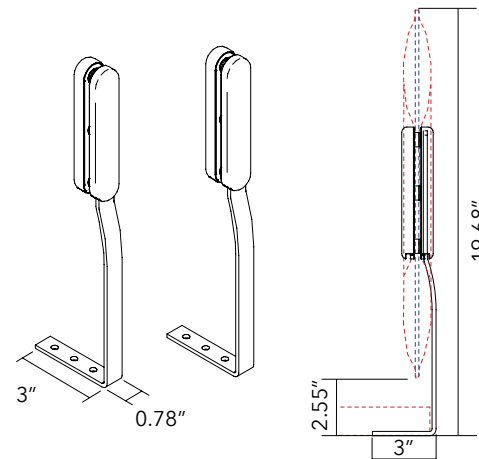

MITESCO DESK FREE STANDING DESKTOP DIVIDER - SET

PANEL SIZE	PART #	QTY	FINISH
FITS ALL 3 SIZES	40021018	1 SET PER PANEL	SILVER GRAY

Includes: Panel connections & front caps in gray high-tech polymer.
NOTE: MITESCO connection caps not required.
 Please specify MITESCO panel separately

MITESCO DESK CLAMP BRACKETS FOR DESKTOP DIVIDER - SET

PANEL SIZE	PART #	QTY	FINISH
FITS ALL 3 SIZES	40021037	1 SET PER PANEL	SILVER GRAY

Includes: Panel connections & front caps in gray high-tech polymer.
NOTE: MITESCO connection caps not required.
Please specify MITESCO panel separately

MITESCO DESK DESKTOP L-BRACKET WITH FIXINGS - PAIR

PANEL SIZE	PART #	QTY	FINISH
FITS ALL 3 SIZES	40021015	1 SET PER PANEL	SILVER GRAY

Includes: Panel connections & front caps in gray high-tech polymer.
NOTE: MITESCO connection caps not required.
Please specify MITESCO panel separately