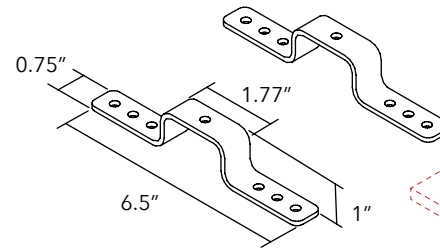

MITESCO DESK DESKTOP BRIDGE BRACKETS - PAIR

PANEL SIZE	PART #	QTY	FINISH
FITS ALL 3 SIZES	40021059	1 SET PER PANEL	SILVER GRAY

NOTE: Only to be used with STEM BRACKETS (Part # 40021016)
Please specify MITESCO panel separately