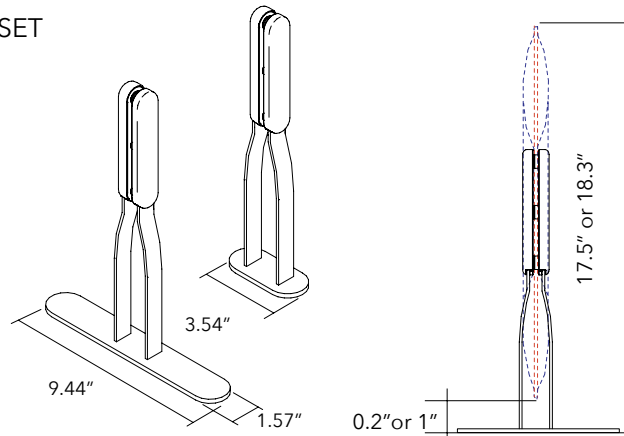

MITESCO DESK DESKTOP BRACKET STEM WITH FIXINGS - PAIR

PANEL SIZE	PART #	QTY	FINISH
FITS ALL 3 SIZES	40021016	1 SET PER PANEL	SILVER GRAY

Includes: Panel connections & front caps in gray high-tech polymer.
NOTE: MITESCO connection caps not required.
 Please specify MITESCO panel separately

MITESCO DESK DESKTOP BRIDGE BRACKETS - PAIR

PANEL SIZE	PART #	QTY	FINISH
FITS ALL 3 SIZES	40021059	1 SET PER PANEL	SILVER GRAY

NOTE: Only to be used with STEM BRACKETS (Part # 40021016)
 Please specify MITESCO panel separately

MITESCO DESK FREE STANDING DESKTOP DIVIDER - SET

PANEL SIZE	PART #	QTY	FINISH
FITS ALL 3 SIZES	40021018	1 SET PER PANEL	SILVER GRAY

Includes: Panel connections & front caps in gray high-tech polymer.
NOTE: MITESCO connection caps not required.
 Please specify MITESCO panel separately