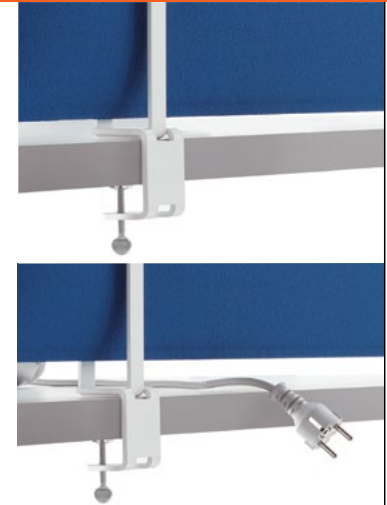

MITESCO DESK DESKTOP BRIDGE BRACKETS - PAIR

PANEL SIZE	PART #	QTY	FINISH
FITS ALL 3 SIZES	40021059	1 SET PER PANEL	SILVER GRAY

NOTE: Only to be used with STEM BRACKETS (Part # 40021016)
 Please specify MITESCO panel separately

MITESCO DESK FREE STANDING DESKTOP DIVIDER - SET

PANEL SIZE	PART #	QTY	FINISH
FITS ALL 3 SIZES	40021018	1 SET PER PANEL	SILVER GRAY

Includes: Panel connections & front caps in gray high-tech polymer.
NOTE: MITESCO connection caps not required.
 Please specify MITESCO panel separately

MITESCO DESK CLAMP BRACKETS FOR DESKTOP DIVIDER - SET

PANEL SIZE	PART #	QTY	FINISH
FITS ALL 3 SIZES	40021037	1 SET PER PANEL	SILVER GRAY

Includes: Panel connections & front caps in gray high-tech polymer.
NOTE: MITESCO connection caps not required.
Please specify MITESCO panel separately