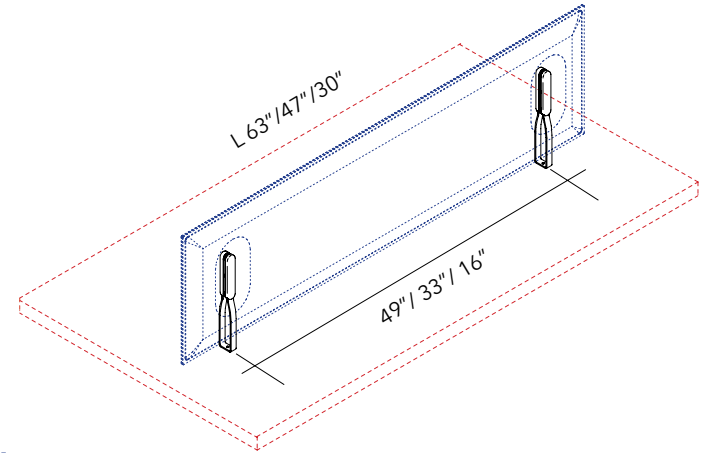

MITESCO DESK DESKTOP BRACKET STEM WITH FIXINGS - PAIR

PANEL SIZE	PART #	QTY	FINISH
FITS ALL 3 SIZES	40021016	1 SET PER PANEL	SILVER GRAY

Includes: Panel connections & front caps in gray high-tech polymer.
NOTE: MITESCO connection caps not required.
Please specify MITESCO panel separately