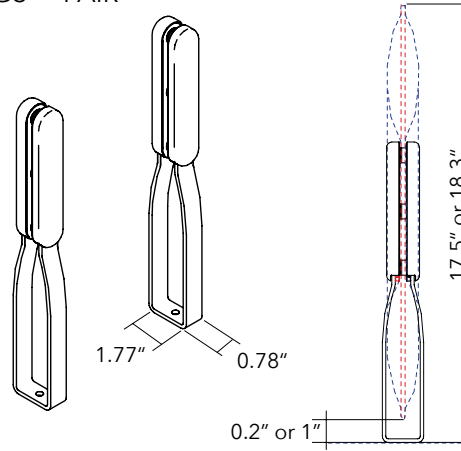

MITESCO DESK

Using MITESCO panels with Snowsound® Technology variable density. Polyester covering in Trevira CS® fabric. The panel can be directly fixed on top of or under the desk (Screws not included), with powder-coated steel brackets to create a divider.

MITESCO DESK DESKTOP BRACKET STEM WITH FIXINGS - PAIR

PANEL SIZE	PART #	QTY	FINISH
FITS ALL 3 SIZES	40021016	1 SET PER PANEL	SILVER GRAY

Includes: Panel connections & front caps in gray high-tech polymer.
NOTE: MITESCO connection caps not required.
 Please specify MITESCO panel separately