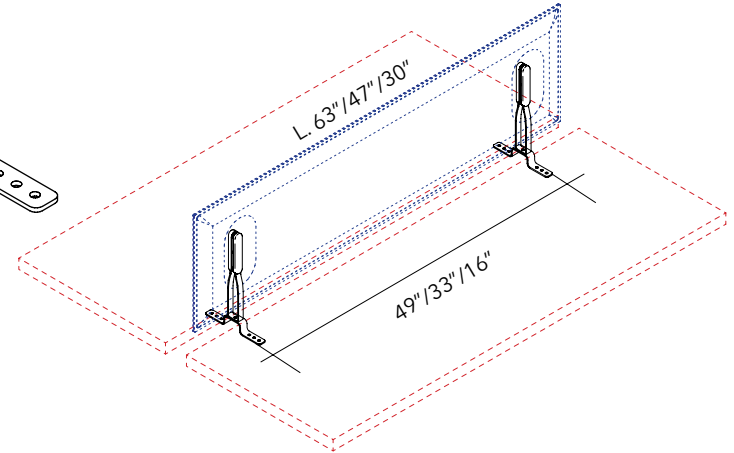

MITESCO DESK DESKTOP BRIDGE BRACKETS - PAIR

PANEL SIZE	PART #	QTY	FINISH
FITS ALL 3 SIZES	40021059	1 SET PER PANEL	SILVER GRAY

NOTE: Only to be used with STEM BRACKETS (Part # 40021016)
Please specify MITESCO panel separately