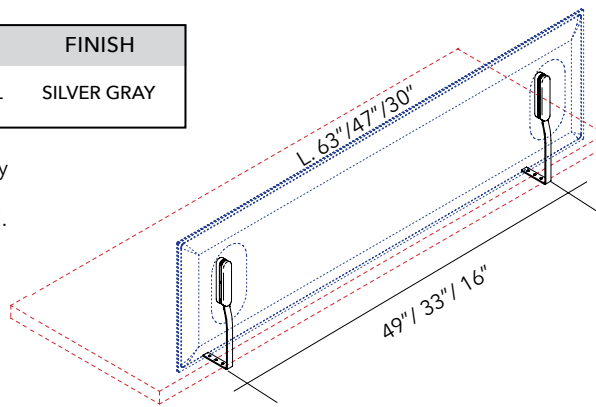

MITESCO DESK FREE STANDING DESKTOP DIVIDER - SET

PANEL SIZE	PART #	QTY	FINISH
FITS ALL 3 SIZES	40021018	1 SET PER PANEL	SILVER GRAY

Includes: Panel connections & front caps in gray high-tech polymer.
NOTE: MITESCO connection caps not required.
 Please specify MITESCO panel separately

MITESCO DESK CLAMP BRACKETS FOR DESKTOP DIVIDER - SET

PANEL SIZE	PART #	QTY	FINISH
FITS ALL 3 SIZES	40021037	1 SET PER PANEL	SILVER GRAY

Includes: Panel connections & front caps in gray high-tech polymer.
NOTE: MITESCO connection caps not required.
Please specify MITESCO panel separately

MITESCO DESK DESKTOP L-BRACKET WITH FIXINGS - PAIR

PANEL SIZE	PART #	QTY	FINISH
FITS ALL 3 SIZES	40021015	1 SET PER PANEL	SILVER GRAY

Includes: Panel connections & front caps in gray high-tech polymer.
NOTE: MITESCO connection caps not required.
Please specify MITESCO panel separately