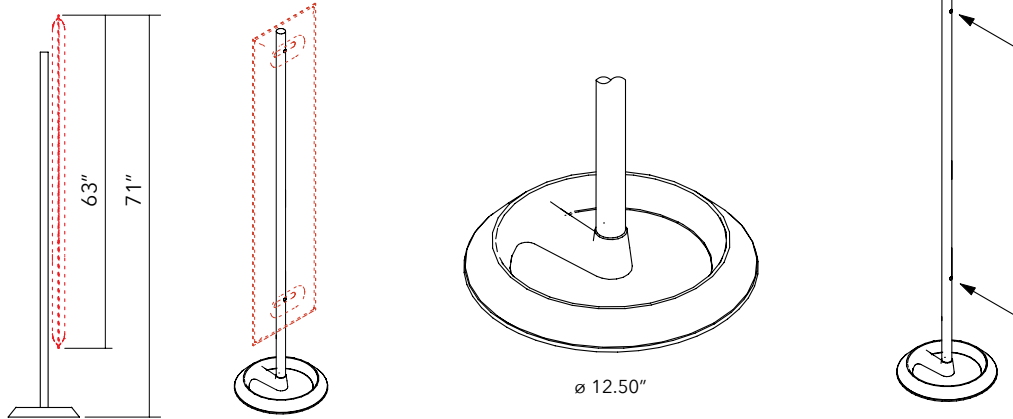

*Not needed for MITESCO desk options.

DESIGN: MICHELE DE LUCCHI

MITESCO TOTEM

MITESCO TOTEM- TOTEM BATTISTA FOR 63" MITESCO PANEL

PANEL SIZE	PART #	QTY	FINISH
63"	40021038	1 PER PANEL	SILVER GRAY

Includes: Pole and base