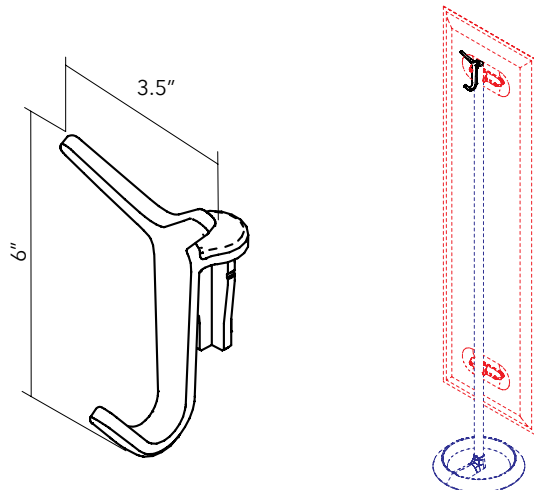

Set of connection brackets and front caps to be used when mounting MITESCO panels. Complete kit, qty (1) per panel specified. (Screws not included).

Connection brackets to be used for all MITESCO panels. Refer to page 51.

*Not needed for MITESCO desk options.

DESIGN: MICHELE DE LUCCHI

MITESCO TOTEM

MITESCO TOTEM- TOTEM BATTISTA FOR 63" MITESCO PANEL

PANEL SIZE	PART #	QTY	FINISH
63"	40021038	1 PER PANEL	SILVER GRAY

Includes: Pole and base

MITESCO TOTEM- COAT HOOK ACCESSORY

PANEL SIZE	PART #	QTY	FINISH
TOTEM/ MITESCO DIVIDERS	40021050	1	POLISHED ALUMINIUM

Compatible with TOTEM structure item # 40021038 or any single sided MITESCO divider screen (pg 61-64).