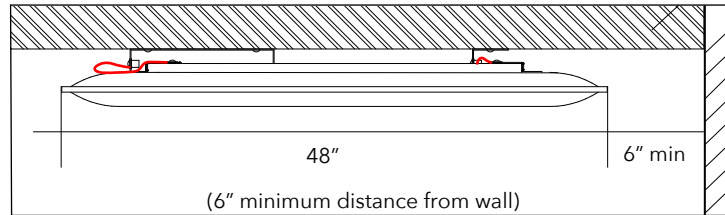

OVERSIZE FLAT CEILING

SIZE 24" x 48" COMPLETE KIT

STANDARD COLORS	COLOR	PART #	STANDARD COLORS	COLOR	PART #	SPECIAL ORDER	COLOR	PART #	SPECIAL ORDER	COLOR	PART #
	WHITE	40025505		OLIVE GREEN	40025513		RED	40025512		DOVE GRAY	40025509
	SILVER GRAY	40025506		BEIGE	40025508		RUSTIC BRICK	40025514			
	CARROT ORANGE	40025511		CHARCOAL GRAY	40025507		SLATE BLUE	40025515			
	SUN YELLOW	40025510					DARK TEAL	40025516			

Kit includes: 1 Panel, 1 Hanging Frame, 4 Cables and Ceiling Plates

FOR ALL PANEL SIZES, SPECIAL ORDER COLORS REQUIRE:

- Minimum order quantity
- Lead time up to 10-12 weeks