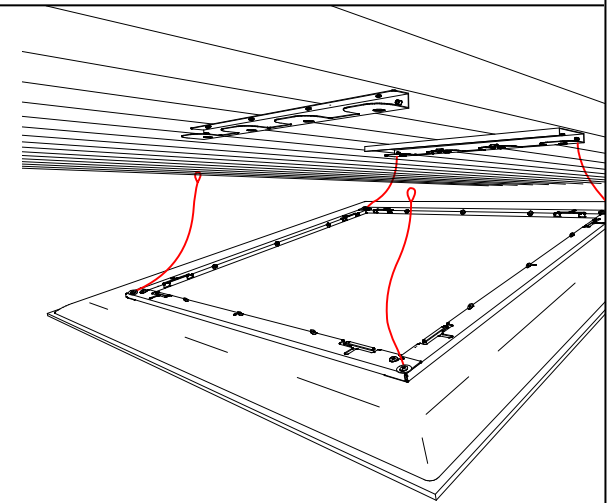

OVERSIZE FLAT CEILING

SIZE 23.5" x 63" COMPLETE KIT

STANDARD COLORS	COLOR	PART #	STANDARD COLORS	COLOR	PART #	SPECIAL ORDER	COLOR	PART #
	WHITE	40025517		SUN YELLOW	40025526		RUSTIC BRICK	40025529
	SILVER GRAY	40025518		OLIVE GREEN	40025521		SLATE BLUE	40025530
	CHARCOAL GRAY	40025520		BEIGE	40025522		DARK TEAL	40025531
	CARROT ORANGE	40025519		DOVE GRAY	40025523			
	RED	40025525		* BLUE Limited stock availability (D/C)	40025524			

Kit includes: 1 Panel, 1 Hanging Frame, 4 Cables and Ceiling Plates

FOR ALL PANEL SIZES, SPECIAL ORDER COLORS REQUIRE:

- Minimum order quantity
- Lead time up to 10-12 weeks