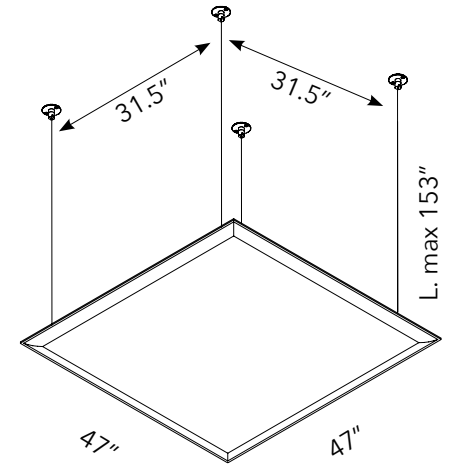

OVERSIZE CEILING SUSPENDED

SIZE 47" x 47" COMPLETE KIT

STANDARD COLORS	COLOR	PART #	STANDARD COLORS	COLOR	PART #
	WHITE	40025054		DOVE GRAY	40025064
	SILVER GRAY	40025059		CHARCOAL GRAY	40025100
SPECIAL ORDER	COLOR	PART #	SPECIAL ORDER	COLOR	PART #
	CHALK WHITE	40025347		RUSTIC BRICK	40025344
	BEIGE	40025349		OLIVE GREEN	40025352
	SUN YELLOW	40025351		SLATE BLUE	40025345
	CARROT ORANGE	40025348		DARK TEAL	40025346
	RED	40025350			

Kit includes: 1 Panel, 1 Hanging Frame, 4 Cables, Panel Fasteners and Ceiling Plates

FOR ALL PANEL SIZES, SPECIAL ORDER COLORS REQUIRE:

- Minimum order quantity
- Lead time up to 10-12 weeks

MINIMUM DROP FROM CEILING: 3.5"

OVERSIZE CEILING SUSPENDED - SIZE 47" x 63" COMPLETE KIT

STANDARD COLORS	COLOR	PART #	STANDARD COLORS	COLOR	PART #
	WHITE	40025055		DOVE GRAY	40025065
	SILVER GRAY	40025060		CHARCOAL GRAY	40025097
SPECIAL ORDER	COLOR	PART #	SPECIAL ORDER	COLOR	PART #
	CHALK WHITE	40025356		RUSTIC BRICK	40025353
	BEIGE	40025358		OLIVE GREEN	40025361
	SUN YELLOW	40025360		SLATE BLUE	40025354
	CARROT ORANGE	40025357		DARK TEAL	40025355
	RED	40025359			

Kit includes: 1 Panel, 1 Hanging Frame, 4 Cables, Panel Fasteners and Ceiling Plates

FOR ALL PANEL SIZES, SPECIAL ORDER COLORS REQUIRE:

- Minimum order quantity
- Lead time up to 10-12 weeks

MINIMUM DROP FROM CEILING: 3.5"

PLEASE NOTE: Please call your local representative for special order color inquiries/ stock levels.