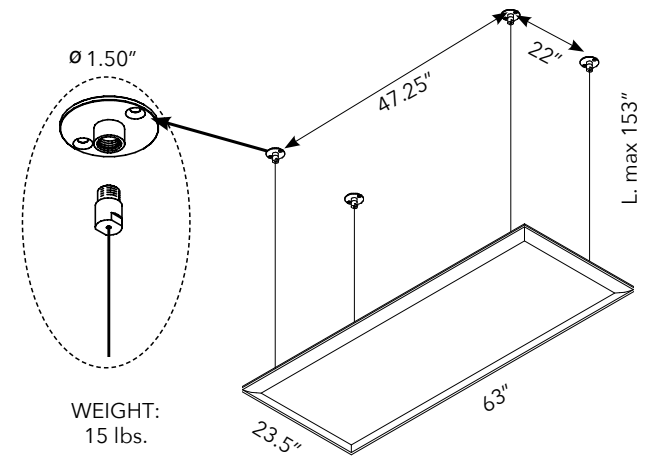

Limited stock availability (D/C)

FOR ALL PANEL SIZES, SPECIAL ORDER COLORS REQUIRE:

- Minimum order quantity
- Lead time up to 10-12 weeks

MINIMUM DROP FROM CEILING: 3.5"

Kit includes: 1 Panel, 1 Hanging Frame, 4 Cables, Panel Fasteners and Ceiling Plates