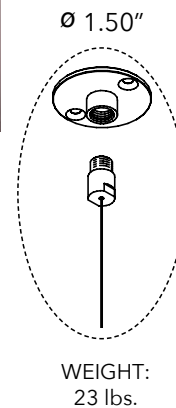

MINIMUM DROP FROM CEILING: 3.5"

PLEASE NOTE: Please call your local representative for special order color inquiries/ stock levels.