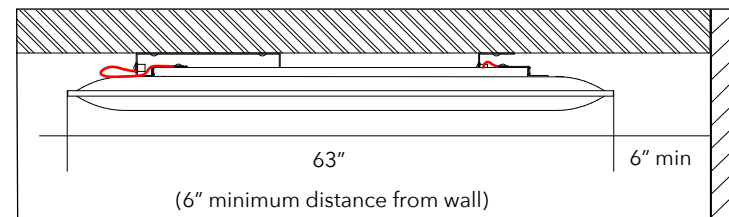

OVERSIZE FLAT CEILING - SIZE 47" x 63" COMPLETE KIT

STANDARD COLORS	COLOR	PART #	STANDARD COLORS	COLOR	PART #
	WHITE	40025543		DOVE GRAY	40025545
	SILVER GRAY	40025544		CHARCOAL GRAY	40025546
SPECIAL ORDER	COLOR	PART #	SPECIAL ORDER	COLOR	PART #
	CHALK WHITE	40025551		RUSTIC BRICK	40025547
	BEIGE	40025552		OLIVE GREEN	40025555
	SUN YELLOW	40025554		SLATE BLUE	40025549
	CARROT ORANGE	40025548		DARK TEAL	40025550
	RED	40025553			

Kit includes: 1 Panel, 1 Hanging Frame, 4 Cables and Ceiling Plates

FOR ALL PANEL SIZES, SPECIAL ORDER COLORS REQUIRE:

- Minimum order quantity
- Lead time up to 10-12 weeks