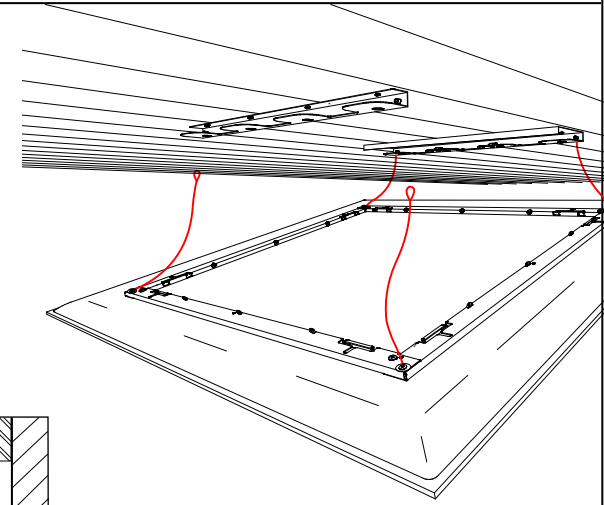

OVERSIZE FLAT CEILING - SIZE 47" x 63" COMPLETE KIT

STANDARD COLORS	COLOR	PART #	STANDARD COLORS	COLOR	PART #
	WHITE	40025543		DOVE GRAY	40025545
	SILVER GRAY	40025544		CHARCOAL GRAY	40025546
SPECIAL ORDER	COLOR	PART #	SPECIAL ORDER	COLOR	PART #
	CHALK WHITE	40025551		RUSTIC BRICK	40025547
	BEIGE	40025552		OLIVE GREEN	40025555
	SUN YELLOW	40025554		SLATE BLUE	40025549
	CARROT ORANGE	40025548		DARK TEAL	40025550
	RED	40025553			

Kit includes: 1 Panel, 1 Hanging Frame, 4 Cables and Ceiling Plates

FOR ALL PANEL SIZES, SPECIAL ORDER COLORS REQUIRE:

- Minimum order quantity
- Lead time up to 10-12 weeks