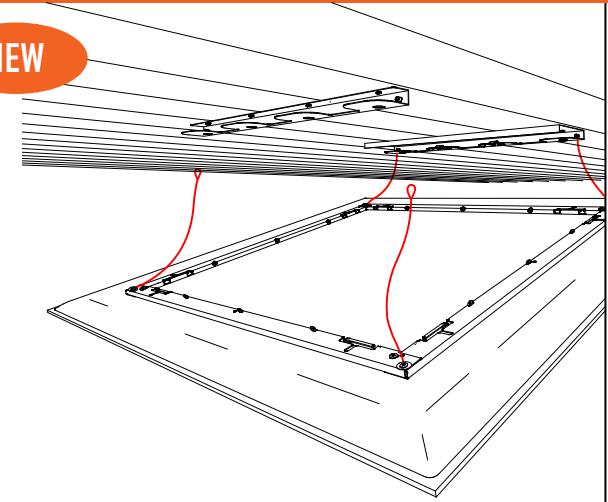

Kit includes: 1 Panel, 1 Hanging Frame, 4 Cables and Ceiling Plates

FOR ALL PANEL SIZES, SPECIAL ORDER COLORS REQUIRE:

- Minimum order quantity
- Lead time up to 10-12 weeks

NEW

OVERSIZE FLAT CEILING

SIZE 23.5" x 63" COMPLETE KIT