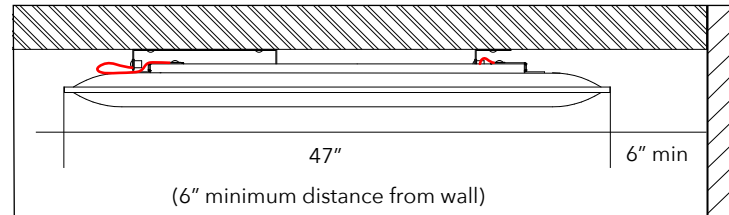

Kit includes: 1 Panel, 1 Hanging Frame, 4 Cables and Ceiling Plates

FOR ALL PANEL SIZES, SPECIAL ORDER COLORS REQUIRE:

- Minimum order quantity
- Lead time up to 10-12 weeks

NEW

OVERSIZE FLAT CEILING - SIZE 47" x 63" COMPLETE KIT