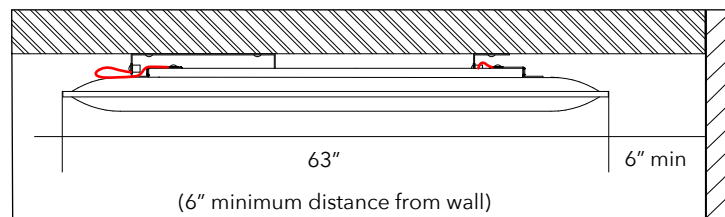

OVERSIZE FLAT CEILING

SIZE 23.5" x 63" COMPLETE KIT

STANDARD COLORS	COLOR	PART #	STANDARD COLORS	COLOR	PART #	SPECIAL ORDER	COLOR	PART #
	WHITE	40025517		SUN YELLOW	40025526		RUSTIC BRICK	40025529
	SILVER GRAY	40025518		OLIVE GREEN	40025521		SLATE BLUE	40025530
	CHARCOAL GRAY	40025520		BEIGE	40025522		DARK TEAL	40025531
	CARROT ORANGE	40025519		DOVE GRAY	40025523			
	RED	40025525		* BLUE Limited stock availability (D/C)	40025524			

Kit includes: 1 Panel, 1 Hanging Frame, 4 Cables and Ceiling Plates

FOR ALL PANEL SIZES, SPECIAL ORDER COLORS REQUIRE:

- Minimum order quantity
- Lead time up to 10-12 weeks