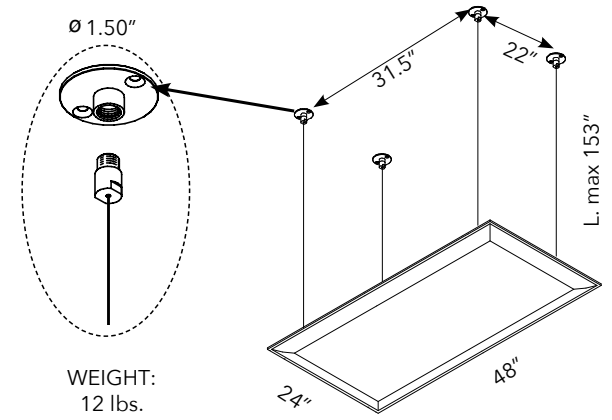

Kit includes: 1 Panel, 1 Hanging Frame, 4 Cables, Panel Fasteners and Ceiling Plates

FOR ALL PANEL SIZES, SPECIAL ORDER COLORS REQUIRE:

- Minimum order quantity
- Lead time up to 10-12 weeks

MINIMUM DROP FROM CEILING: 3.5"