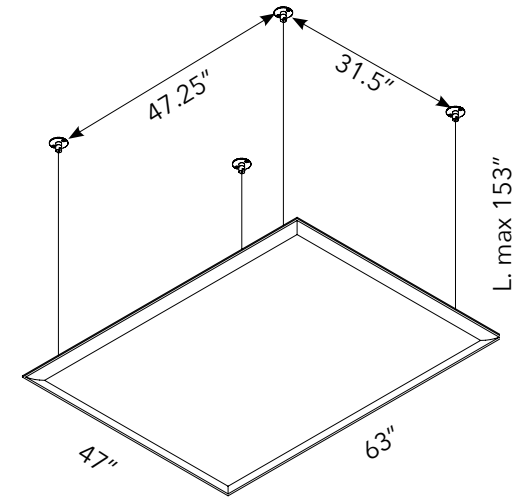

MINIMUM DROP FROM CEILING: 3.5"

PLEASE NOTE: Please call your local representative for special order color inquiries/ stock levels.