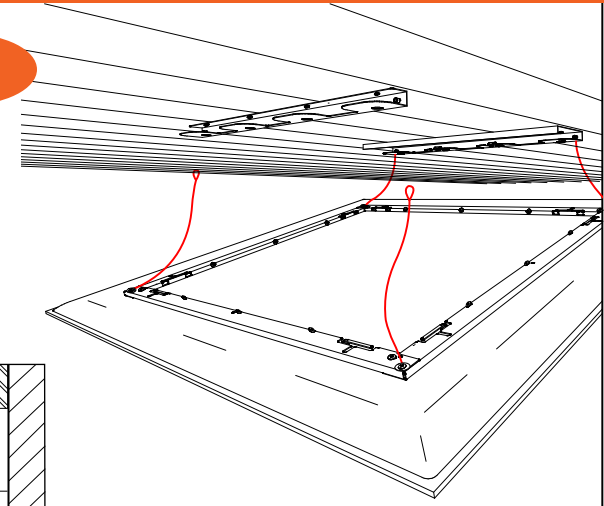

Kit includes: 1 Panel, 1 Hanging Frame, 4 Cables and Ceiling Plates

FOR ALL PANEL SIZES, SPECIAL ORDER COLORS REQUIRE:

- Minimum order quantity
- Lead time up to 10-12 weeks

NEW

OVERSIZE FLAT CEILING - SIZE 47" x 63" COMPLETE KIT