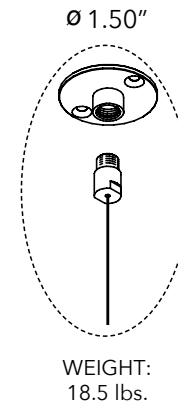

OVERSIZE CEILING SUSPENDED

SIZE 47" x 47" COMPLETE KIT

STANDARD COLORS	COLOR	PART #	STANDARD COLORS	COLOR	PART #
	WHITE	40025054		DOVE GRAY	40025064
	SILVER GRAY	40025059		CHARCOAL GRAY	40025100
SPECIAL ORDER	COLOR	PART #	SPECIAL ORDER	COLOR	PART #
	CHALK WHITE	40025347		RUSTIC BRICK	40025344
	BEIGE	40025349		OLIVE GREEN	40025352
	SUN YELLOW	40025351		SLATE BLUE	40025345
	CARROT ORANGE	40025348		DARK TEAL	40025346
	RED	40025350			

Kit includes: 1 Panel, 1 Hanging Frame, 4 Cables, Panel Fasteners and Ceiling Plates

FOR ALL PANEL SIZES, SPECIAL ORDER COLORS REQUIRE:

- Minimum order quantity
- Lead time up to 10-12 weeks

MINIMUM DROP FROM CEILING: 3.5"

OVERSIZE CEILING SUSPENDED - SIZE 47" x 63" COMPLETE KIT

STANDARD COLORS	COLOR	PART #	STANDARD COLORS	COLOR	PART #
	WHITE	40025055		DOVE GRAY	40025065
	SILVER GRAY	40025060		CHARCOAL GRAY	40025097
SPECIAL ORDER	COLOR	PART #	SPECIAL ORDER	COLOR	PART #
	CHALK WHITE	40025356		RUSTIC BRICK	40025353
	BEIGE	40025358		OLIVE GREEN	40025361
	SUN YELLOW	40025360		SLATE BLUE	40025354
	CARROT ORANGE	40025357		DARK TEAL	40025355
	RED	40025359			

Kit includes: 1 Panel, 1 Hanging Frame, 4 Cables, Panel Fasteners and Ceiling Plates

FOR ALL PANEL SIZES, SPECIAL ORDER COLORS REQUIRE:

- Minimum order quantity
- Lead time up to 10-12 weeks

MINIMUM DROP FROM CEILING: 3.5"

PLEASE NOTE: Please call your local representative for special order color inquiries/ stock levels.