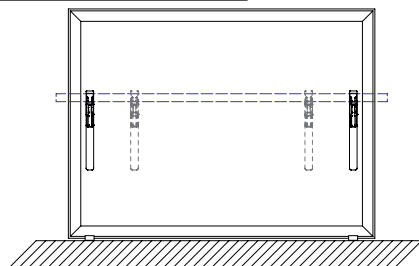

OVERSIZE DESK BRACKETS

PANEL SIZE	PART #	QTY	FINISH
BOTH SIZES	40025056	1 SET	SILVER GRAY
BOTH SIZES	40025061	1 SET	MATTE WHITE