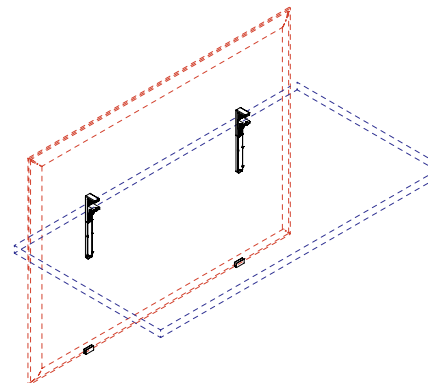

OVERSIZE DESK BRACKETS

PANEL SIZE	PART #	QTY	FINISH
BOTH SIZES	40025056	1 SET	SILVER GRAY
BOTH SIZES	40025061	1 SET	MATTE WHITE