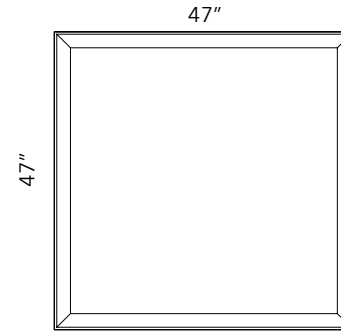

OVERSIZE DESK - SIZE 47" x 47" PANEL ONLY

STANDARD COLORS	COLOR	PART #	SPECIAL ORDER	COLOR	PART #	SPECIAL ORDER	COLOR	PART #
	WHITE	40025042		CHALK WHITE	40025309		RUSTIC BRICK	40025291
	SILVER GRAY	40025043		BEIGE	40025313		OLIVE GREEN	40025318
	DOVE GRAY	40025044		SUN YELLOW	40025316		SLATE BLUE	40025299
	CHARCOAL GRAY	40025082		CARROT ORANGE	40025311		DARK TEAL	40025307
				RED	40025315