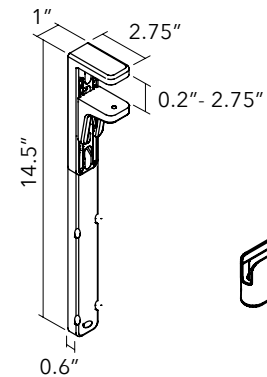

OVERSIZE DESK BRACKETS

PANEL SIZE	PART #	QTY	FINISH
BOTH SIZES	40025056	1 SET	SILVER GRAY
BOTH SIZES	40025061	1 SET	MATTE WHITE