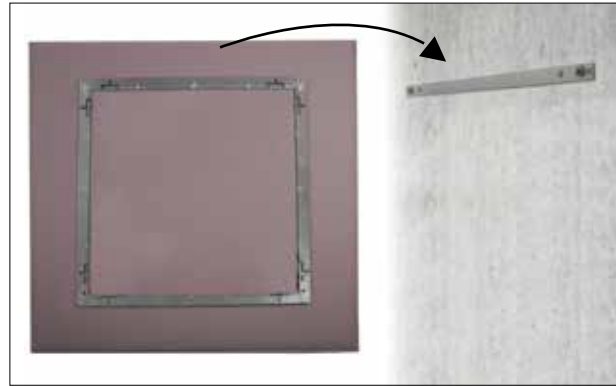

OVERSIZE WALL - SIZE 47" x 47" COMPLETE KIT

STANDARD COLORS	COLOR	PART #	STANDARD COLORS	COLOR	PART #
	WHITE	40025052		DOVE GRAY	40025062
	SILVER GRAY	40025057		CHARCOAL GRAY	40025099
SPECIAL ORDER	COLOR	PART #	SPECIAL ORDER	COLOR	PART #
	CHALK WHITE	40025323		RUSTIC BRICK	40025320
	BEIGE	40025325		OLIVE GREEN	40025328
	SUN YELLOW	40025327		SLATE BLUE	40025321
	CARROT ORANGE	40025324		DARK TEAL	40025322
	RED	40025326			

Kit includes: 1 Panel, 1 Mounting Frame and 1 Wall Bracket