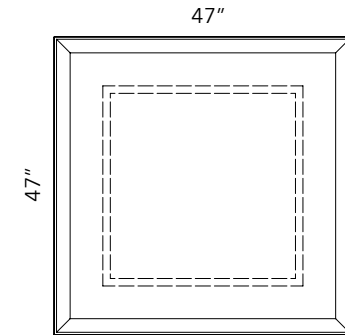

OVERSIZE WALL - SIZE 47" x 47" COMPLETE KIT

STANDARD COLORS	COLOR	PART #	STANDARD COLORS	COLOR	PART #
	WHITE	40025052		DOVE GRAY	40025062
	SILVER GRAY	40025057		CHARCOAL GRAY	40025099
SPECIAL ORDER	COLOR	PART #	SPECIAL ORDER	COLOR	PART #
	CHALK WHITE	40025323		RUSTIC BRICK	40025320
	BEIGE	40025325		OLIVE GREEN	40025328
	SUN YELLOW	40025327		SLATE BLUE	40025321
	CARROT ORANGE	40025324		DARK TEAL	40025322
	RED	40025326			

Kit includes: 1 Panel, 1 Mounting Frame and 1 Wall Bracket