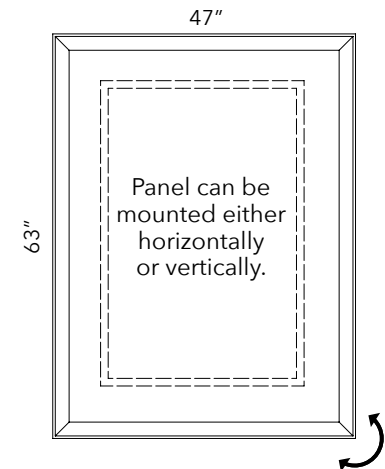

OVERSIZE WALL - SIZE 47" x 63" COMPLETE KIT

STANDARD COLORS	COLOR	PART #	STANDARD COLORS	COLOR	PART #
	WHITE	40025053		DOVE GRAY	40025063
	SILVER GRAY	40025058		CHARCOAL GRAY	40025098
SPECIAL ORDER	COLOR	PART #	SPECIAL ORDER	COLOR	PART #
	CHALK WHITE	40025332		RUSTIC BRICK	40025329
	BEIGE	40025334		OLIVE GREEN	40025337
	SUN YELLOW	40025336		SLATE BLUE	40025330
	CARROT ORANGE	40025333		DARK TEAL	40025331
	RED	40025335			

Kit includes: 1 Panel, 1 Mounting Frame and 1 Wall Bracket