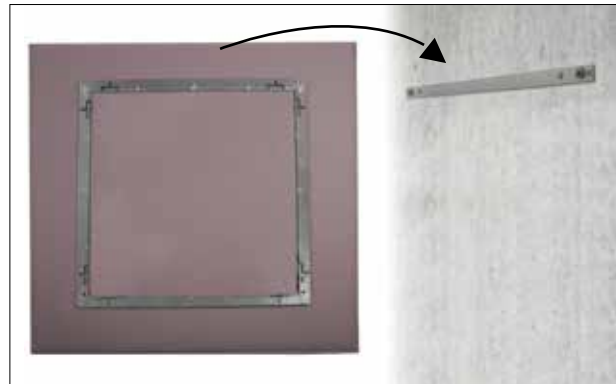

OVERSIZE WALL - SIZE 47" x 63" COMPLETE KIT

STANDARD COLORS	COLOR	PART #	STANDARD COLORS	COLOR	PART #
	WHITE	40025053		DOVE GRAY	40025063
	SILVER GRAY	40025058		CHARCOAL GRAY	40025098
SPECIAL ORDER	COLOR	PART #	SPECIAL ORDER	COLOR	PART #
	CHALK WHITE	40025332		RUSTIC BRICK	40025329
	BEIGE	40025334		OLIVE GREEN	40025337
	SUN YELLOW	40025336		SLATE BLUE	40025330
	CARROT ORANGE	40025333		DARK TEAL	40025331
	RED	40025335			

Kit includes: 1 Panel, 1 Mounting Frame and 1 Wall Bracket