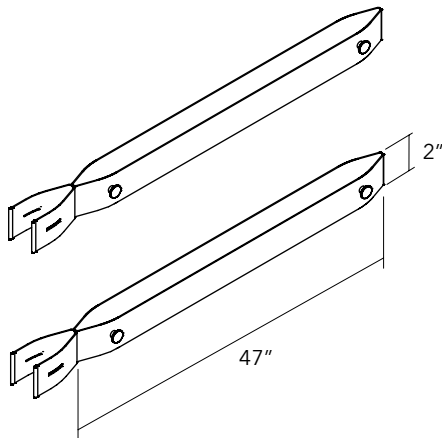

PLI OVERSIZE STRAPS - STRAPS OPTIONAL

PANEL SIZE	PART #	QTY	COLOR
BOTH SIZES	40025133	1 SET OF STRAPS	SILVER