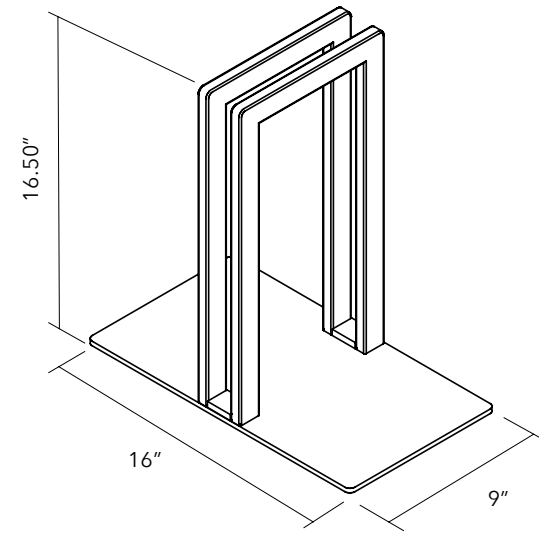

PLI OVERSIZE STAND - POWDER COATED STEEL STAND

PANEL SIZE	PART #	QTY	FINISH
BOTH SIZES	40025123	1 STAND, 2 FEET	SILVER GRAY
BOTH SIZES	40025122	1 STAND, 2 FEET	MATTE WHITE

PLI OVERSIZE STRAPS - STRAPS OPTIONAL