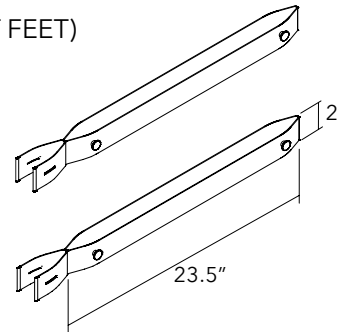

PLI STRAPS - PAIR OF CONNECTION STRAPS (WITH SMALL SUPPORT FEET)

PANEL SIZE	PART #	QTY	COLOR
23.5" x 63"	40025135	1 SET	BLACK
23.5" x 63"	40025134	1 SET	SILVER
23.5" x 63"	40025136	1 SET	BROWN

EACH SET OF CONNECTION STRAPS AND SUPPORT FEET ARE FOR 1 PLI PANEL