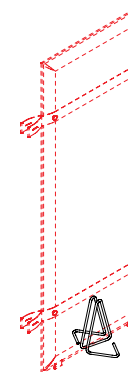

PLI STRAPS - PAIR OF CONNECTION STRAPS (WITH SMALL SUPPORT FEET)

PANEL SIZE	PART #	QTY	COLOR
23.5" x 63"	40025135	1 SET	BLACK
23.5" x 63"	40025134	1 SET	SILVER
23.5" x 63"	40025136	1 SET	BROWN

EACH SET OF CONNECTION STRAPS AND SUPPORT FEET ARE FOR 1 PLI PANEL

PLI SUPPORT BASE - (WITH SMALL SUPPORT FEET)

PANEL SIZE	PART #	QTY	FINISH
23.5" x 63"	40024029	1	CHROME

BASE AND SUPPORT FEET ARE FOR 1 PLI PANEL