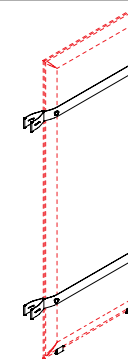

PLI STRAPS - PAIR OF CONNECTION STRAPS (WITH SMALL SUPPORT FEET)

PANEL SIZE	PART #	QTY	COLOR
23.5" x 63"	40025135	1 SET	BLACK
23.5" x 63"	40025134	1 SET	SILVER
23.5" x 63"	40025136	1 SET	BROWN

EACH SET OF CONNECTION STRAPS AND SUPPORT FEET ARE FOR 1 PLI PANEL