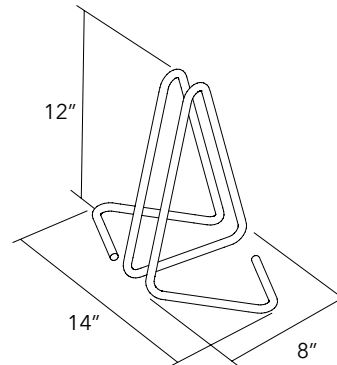

PLI STRAPS - PAIR OF CONNECTION STRAPS (WITH SMALL SUPPORT FEET)

PANEL SIZE	PART #	QTY	COLOR
23.5" x 63"	40025135	1 SET	BLACK
23.5" x 63"	40025134	1 SET	SILVER
23.5" x 63"	40025136	1 SET	BROWN

EACH SET OF CONNECTION STRAPS AND SUPPORT FEET ARE FOR 1 PLI PANEL

PLI SUPPORT BASE - (WITH SMALL SUPPORT FEET)

PANEL SIZE	PART #	QTY	FINISH
23.5" x 63"	40024029	1	CHROME

BASE AND SUPPORT FEET ARE FOR 1 PLI PANEL