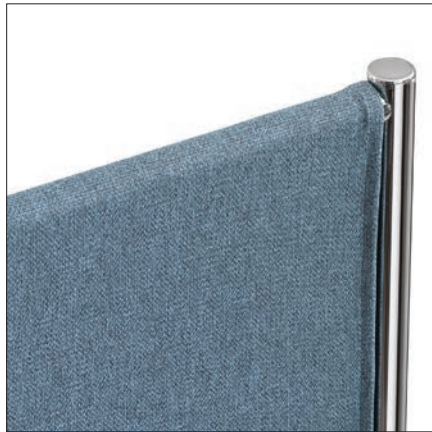

NEW

**SEPA'**

SEPA' sound absorbing dividers made with Snovsound Fiber textiles and chromed tubular steel structures mounted on flat painted metal bases. SEPA has chrome tubular steel structures mounted on a bases that allows you to juxtapose several dividers in line or creating a corner. The fabric slipcover is removable.

NEW

SEPA'

FIBER 3 MELANGE TEXTILE, FRAME WITH BASE

STANDARD COLORS	COLOR	PART #	STANDARD COLORS	COLOR	PART #
	300 GRAY ICE	40042018		306- GRAY BURGUNDY	40042020
	305 AZURE	40042019		310 GRAY GOLD	40042022
	309 GRAY GREEN	40042021			

* Refer to page 105 for larger swatches

Partition with chrome-plated steel frame and powder coated steel bases. Snowsound **Fiber 3 Melange** sound absorbing, removable and washable fabric.

NEW

SEPA' ROLLS

SEPA' ROLLS sound absorbing dividers made with Snowsound Fiber textiles. Chrome tubular steel structures mounted on a single tubular base allows you to juxtapose several dividers in line or creating a corner. The tubular base is equipped with wheels located at the ends that allow easy movement. The fabric slipcover is removable.