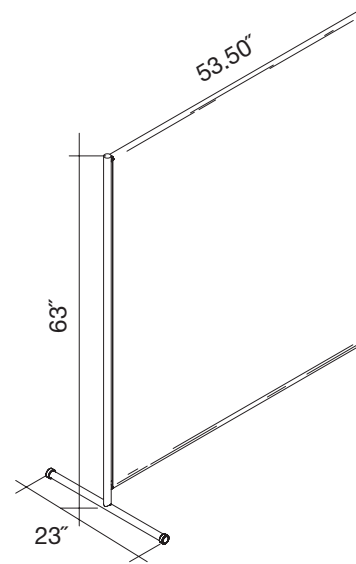

NEW

SEPA' ROLLS

FIBER 3 MELANGE TEXTILE, FRAME WITH BASE/CASTERS

STANDARD COLORS	COLOR	PART #	STANDARD COLORS	COLOR	PART #
	300 GRAY ICE	40042023		306- GRAY BURGUNDY	40042025
	305 AZURE	40042024		310 GRAY GOLD	40042027
	309 GRAY GREEN	40042026			

* Refer to page 105 for larger swatches

FIBER 1 COLOR ANTIMICROBIAL TEXTILE, FRAME WITH BASE/CASTERS

SPECIAL ORDER	COLOR	PART #	SPECIAL ORDER	COLOR	PART #
	WHITE	40042036		SUN YELLOW	40042039
	SILVER GRAY	40042043		CARROT ORANGE	40042040
	DOVE GRAY	40042038		RED	40042041
	BEIGE	40042037		OLIVE GREEN	40042042

PLEASE NOTE: Please call your local representative for special order color inquiries/ stock levels.

SPECIAL ORDER COLORS REQUIRE:

- Minimum order quantity
- Lead time up to 10-12 weeks

Partition with chrome-plated steel frame and powder coated steel bases with casters. Snowsound **Fiber 3 Melange** and Snowsound **Fiber 1 Color Antimicrobial** sound absorbing, removable and washable fabric.