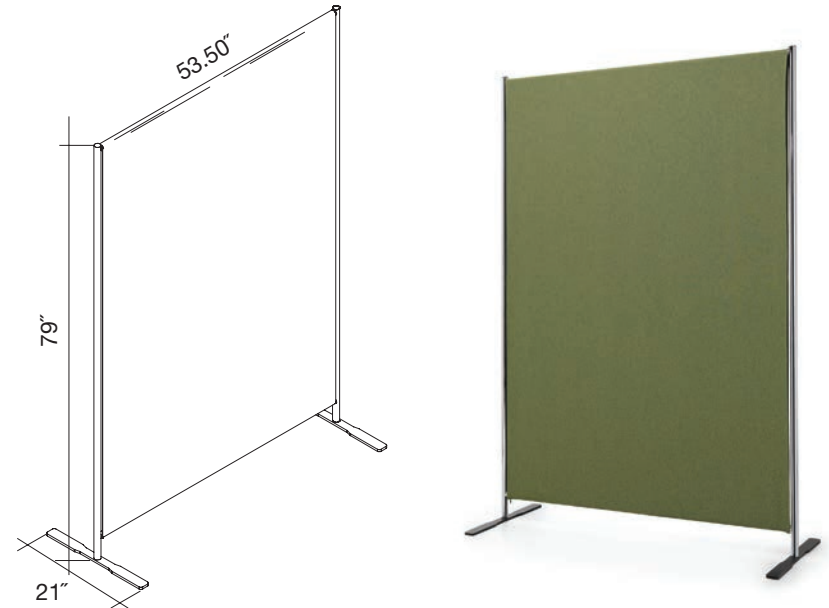

NEW

**SEPA'**

SEPA' sound absorbing dividers made with Snovsound Fiber textiles and chromed tubular steel structures mounted on flat painted metal bases. SEPA has chrome tubular steel structures mounted on a bases that allows you to juxtapose several dividers in line or creating a corner. The fabric slipcover is removable.

NEW

SEPA'

FIBER 3 MELANGE TEXTILE, FRAME WITH BASE

STANDARD COLORS	COLOR	PART #	STANDARD COLORS	COLOR	PART #
	300 GRAY ICE	40042018		306- GRAY BURGUNDY	40042020
	305 AZURE	40042019		310 GRAY GOLD	40042022
	309 GRAY GREEN	40042021			

* Refer to page 105 for larger swatches

Partition with chrome-plated steel frame and powder coated steel bases. Snowsound **Fiber 3 Melange** sound absorbing, removable and washable fabric.

NEW

SEPA' ROLLS

SEPA' ROLLS sound absorbing dividers made with Snowsound Fiber textiles. Chrome tubular steel structures mounted on a single tubular base allows you to juxtapose several dividers in line or creating a corner. The tubular base is equipped with wheels located at the ends that allow easy movement. The fabric slipcover is removable.