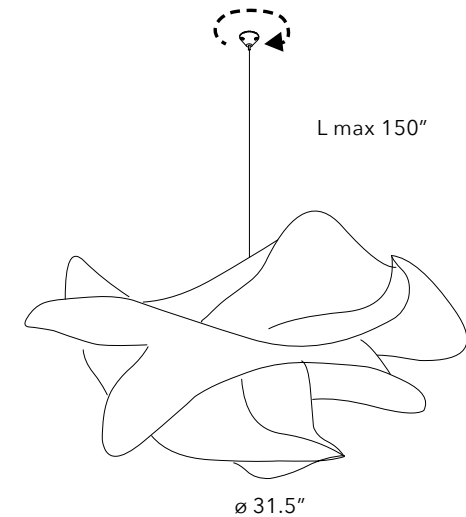

SI SBOCCIA CEILING SUSPENDED - KIT

STANDARD COLORS	COLOR	PART #	STANDARD COLORS	COLOR	PART #	STANDARD COLORS	COLOR	PART #
	FIBER 6 VELVET 605 - CREAM	7ASIC80-605		FIBER 6 VELVET 600 - RED	7ASIC80-600		FIBER 6 VELVET 606 POWDER PINK	7ASIC80-606
	FIBER 6 VELVET 603 - TEAL	7ASIC80-603		FIBER 6 VELVET 610 - MUSTARD	7ASIC80-610			

Kit Includes: (1) SI SBOCCIA, ceiling fixing kit.

Handmade in Italy

* Refer to page 105 for larger swatches

Decorative object made of **Fiber 6 Velvet** polyester fabric. Central core in wood conglomerate. Wall mounting (screws not included). Steel cable and ceiling attachment equipped with metal ball bearing that allows free rotation of the entire object.