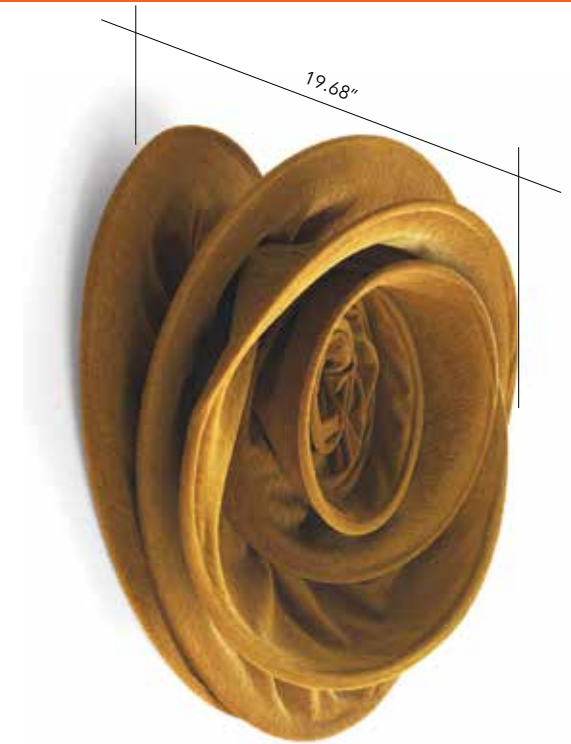

Fiber 1 - 0001 - White

Fiber 1 - 8004 - Silver Gray

Fiber 1 - 1008 - Beige

Fiber 1 - 2005 - Dove Gray

Fiber 1 - 4027 - Red

Fiber 6 Velvet - 605 - Cream

Fiber 6 Velvet - 606 - Powder Pink

Fiber 6 Velvet - 610 - Mustard Gold

## SI SBOCCIA WALL

STANDARD COLORS	COLOR	PART #	STANDARD COLORS	COLOR	PART #	STANDARD COLORS	COLOR	PART #
	FIBER 6 VELVET 605 - CREAM	7ASIW80-605		FIBER 6 VELVET 600 - RED	7ASIW80-600		FIBER 6 VELVET 606 POWDER PINK	7ASIW80-606
	FIBER 6 VELVET 603 - TEAL	7ASIW80-603		FIBER 6 VELVET 610 - MUSTARD	7ASIW80-610			

Handmade in Italy

\* Refer to page 105 for larger swatches

Decorative object made of **Fiber 6 Velvet** polyester fabric. Central core in wood conglomerate. Wall mounting (screws not included).

ø 31.5"