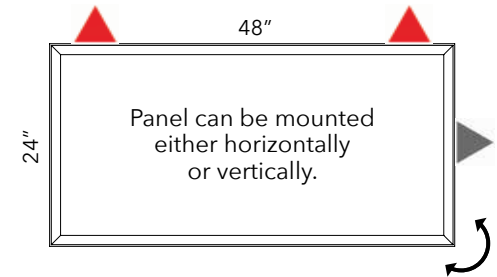

SNOWFIX 24"x 48" - PANEL ONLY

STANDARD COLORS	COLOR	PART #	STANDARD COLORS	COLOR	PART #	SPECIAL ORDER	COLOR	PART #	SPECIAL ORDER	COLOR	PART #
	WHITE	40020070		OLIVE GREEN	40020075		RED	40020074		DARK TEAL	40025302
	SILVER GRAY	40024022		BEIGE	40020072		DOVE GRAY	40020071			
	CARROT ORANGE	40024023		SUN YELLOW	40020073		RUSTIC BRICK	40025286			
	CHARCOAL GRAY	40024024					SLATE BLUE	40025294			

FOR ALL PANEL SIZES, SPECIAL ORDER COLORS REQUIRE:

- Minimum order quantity
- Lead time up to 10-12 weeks