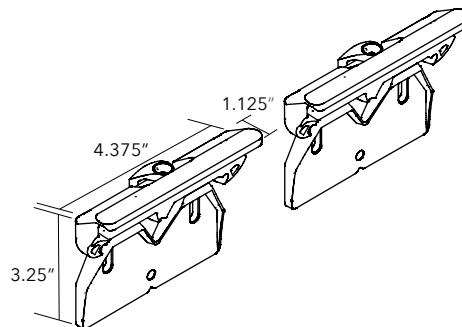

SNOWFIX 47"x 47" - OVERSIZE PANEL ONLY

STANDARD COLORS	COLOR	PART #	SPECIAL ORDER	COLOR	PART #	SPECIAL ORDER	COLOR	PART #	SPECIAL ORDER	COLOR	PART #
	WHITE	40025042		CHALK WHITE	40025309		RED	40025315		DARK TEAL	40025307
	SILVER GRAY	40025043		BEIGE	40025313		RUSTIC BRICK	40025291			
	DOVE GRAY	40025044		SUN YELLOW	40025316		OLIVE GREEN	40025318			
	CHARCOAL GRAY	40025082		CARROT ORANGE	40025311		SLATE BLUE	40025299			

FOR ALL PANEL SIZES, SPECIAL ORDER COLORS REQUIRE:

- Minimum order quantity
- Lead time up to 10-12 weeks

SNOWFIX 47"x 63" - OVERSIZE PANEL ONLY

STANDARD COLORS	COLOR	PART #	SPECIAL ORDER	COLOR	PART #	SPECIAL ORDER	COLOR	PART #	SPECIAL ORDER	COLOR	PART #
	WHITE	40025045		CHALK WHITE	40025310		RED	40025284		DARK TEAL	40025308
	SILVER GRAY	40025046		BEIGE	40025314		RUSTIC BRICK	40025292			
	DOVE GRAY	40025047		SUN YELLOW	40025317		OLIVE GREEN	40025319			
	CHARCOAL GRAY	40025080		CARROT ORANGE	40025312		SLATE BLUE	40025300			

FOR ALL PANEL SIZES, SPECIAL ORDER COLORS REQUIRE:

- Minimum order quantity
- Lead time up to 10-12 weeks

This symbol indicates the number of brackets required to hang panel. Brackets found below.

PLEASE NOTE: Please call your local representative for special order color inquiries/ stock levels.

SNOWFIX BRACKETS - PAIR OF BRACKETS FOR DIRECT WALL MOUNTING

PANEL SIZE	PART #	QTY	FINISH
FITS ALL SIZES	40025090	1 PAIR	MATTE WHITE
FITS ALL SIZES	40025091	1 PAIR	SATIN NICKEL

SNOWFIX BRACKETS come in pairs: some orientations require only 1 bracket. Refer to pages 8-9 for details.

Pair of wall brackets come in either in a satin nickel or matte white finish. (Screws to fasten bracket to wall not included).