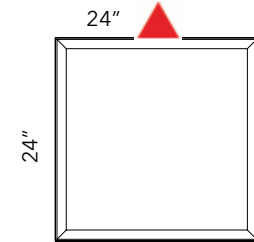

SNOWFIX 24"x 24" - PANEL ONLY

STANDARD COLORS	COLOR	PART #	STANDARD COLORS	COLOR	PART #	SPECIAL ORDER	COLOR	PART #	SPECIAL ORDER	COLOR	PART #
	WHITE	40020061		DOVE GRAY	40020062		RED	40020065		DARK TEAL	40025301
	SILVER GRAY	40024019		CHARCOAL GRAY	40024021		SUN YELLOW	40020064			
	CARROT ORANGE	40024020		OLIVE GREEN	40020066		RUSTIC BRICK	40025285			
	* BLUE Limited stock availability (D/C)	40020068		BEIGE	40020063		SLATE BLUE	40025293			

FOR ALL PANEL SIZES, SPECIAL ORDER COLORS REQUIRE:

- Minimum order quantity
- Lead time up to 10-12 weeks

This symbol indicates the number of brackets required to hang panel. Brackets found on pg. 86