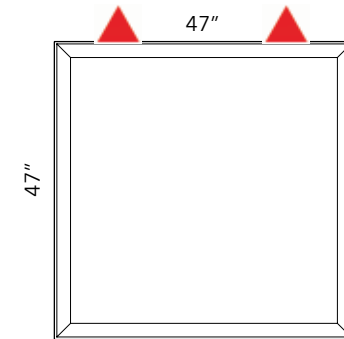

SNOWFIX 47"x 47" - OVERSIZE PANEL ONLY

STANDARD COLORS	COLOR	PART #	SPECIAL ORDER	COLOR	PART #	SPECIAL ORDER	COLOR	PART #	SPECIAL ORDER	COLOR	PART #
	WHITE	40025042		CHALK WHITE	40025309		RED	40025315		DARK TEAL	40025307
	SILVER GRAY	40025043		BEIGE	40025313		RUSTIC BRICK	40025291			
	DOVE GRAY	40025044		SUN YELLOW	40025316		OLIVE GREEN	40025318			
	CHARCOAL GRAY	40025082		CARROT ORANGE	40025311		SLATE BLUE	40025299			

FOR ALL PANEL SIZES, SPECIAL ORDER COLORS REQUIRE:

- Minimum order quantity
- Lead time up to 10-12 weeks