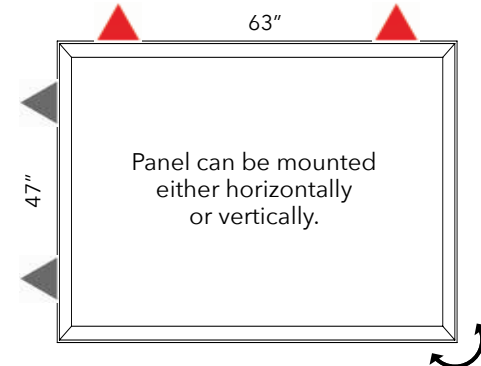

SNOWFIX 47"x 63" - OVERSIZE PANEL ONLY

STANDARD COLORS	COLOR	PART #	SPECIAL ORDER	COLOR	PART #	SPECIAL ORDER	COLOR	PART #	SPECIAL ORDER	COLOR	PART #
	WHITE	40025045		CHALK WHITE	40025310		RED	40025284		DARK TEAL	40025308
	SILVER GRAY	40025046		BEIGE	40025314		RUSTIC BRICK	40025292			
	DOVE GRAY	40025047		SUN YELLOW	40025317		OLIVE GREEN	40025319			
	CHARCOAL GRAY	40025080		CARROT ORANGE	40025312		SLATE BLUE	40025300			

FOR ALL PANEL SIZES, SPECIAL ORDER COLORS REQUIRE:

- Minimum order quantity
- Lead time up to 10-12 weeks

This symbol indicates the number of brackets required to hang panel. Brackets found below.

PLEASE NOTE: Please call your local representative for special order color inquiries/ stock levels.

SNOWFIX BRACKETS - PAIR OF BRACKETS FOR DIRECT WALL MOUNTING

PANEL SIZE	PART #	QTY	FINISH
FITS ALL SIZES	40025090	1 PAIR	MATTE WHITE
FITS ALL SIZES	40025091	1 PAIR	SATIN NICKEL

SNOWFIX BRACKETS come in pairs: some orientations require only 1 bracket. Refer to pages 8-9 for details.