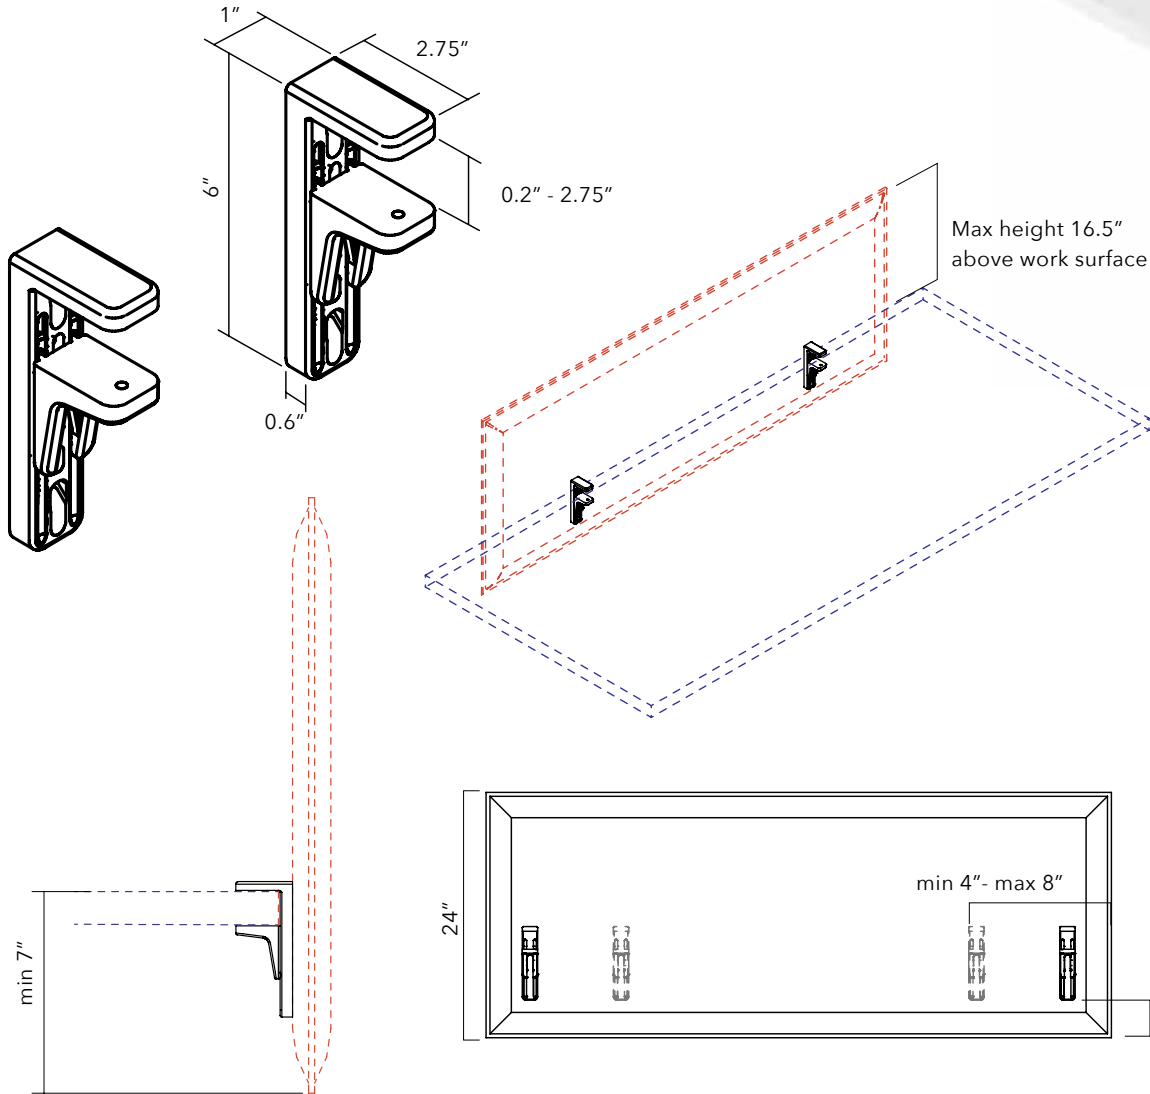

Limited stock availability (D/C)

PLEASE NOTE: Please call your local representative for special order color inquiries/ stock levels.

SNOWFRONT BRACKETS - PAIR OF BRACKETS WITH CLAMPS

PANEL SIZE	PART #	QTY	FINISH
FITS ALL SIZES	40025018	1 PAIR	SILVER GRAY
FITS ALL SIZES	40025019	1 PAIR	MATTE WHITE