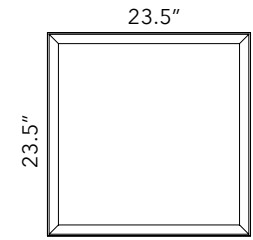

SNOWFRONT 23.5"x 23.5" - PANEL ONLY

STANDARD COLORS	COLOR	PART #	SPECIAL ORDER	COLOR	PART #	SPECIAL ORDER	COLOR	PART #	SPECIAL ORDER	COLOR	PART #
	WHITE	40025140		OLIVE GREEN	40025213		CARROT ORANGE	40025211		DOVE GRAY	40025208
	SILVER GRAY	40025141		BEIGE	40025207		RED	40025210		SLATE BLUE	40025296
	CHARCOAL GRAY	40025142		SUN YELLOW	40025209		RUSTIC BRICK	40025288		DARK TEAL	40025304

FOR ALL PANEL SIZES, SPECIAL ORDER COLORS REQUIRE:

- Minimum order quantity
- Lead time up to 10-12 weeks