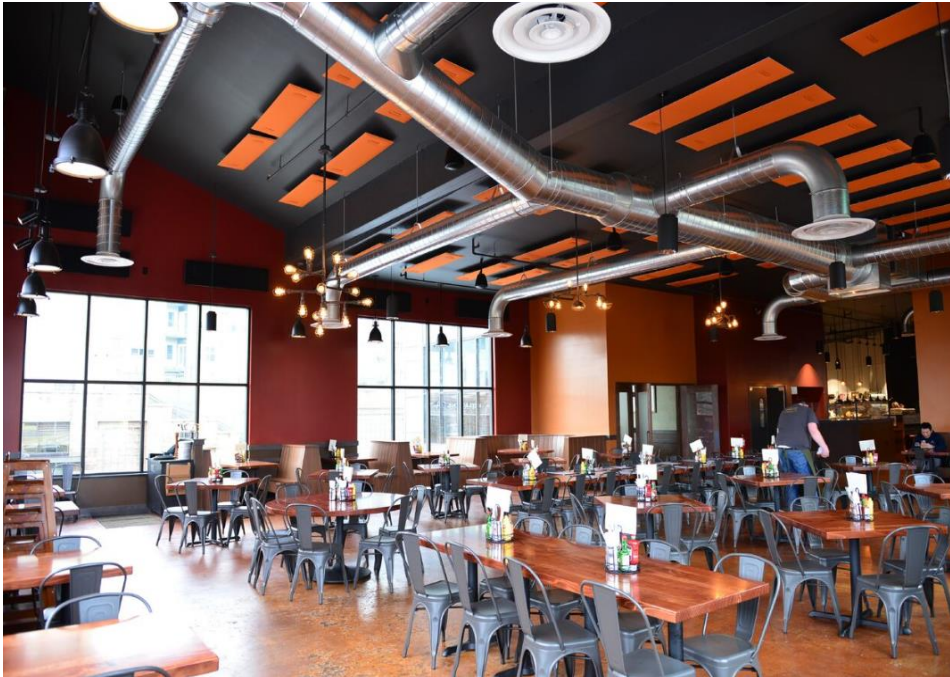

# Beardslee Public House

John Howie Restaurants Limited  
Bothell, WA

*"The Snowsound tiles have made a huge improvement in my restaurant!"*

- Chef/Owner John Howie

*"The investment we made by installing the Snowsound panels several months after we initially opened has made a very significant improvement in the environment itself, the overall quality of the dining experience our guests have enjoyed and noted in their numerous on-line reviews as well as the quality of the work environment for our staff."*

- Douglas Kawasaki, John Howie Restaurants Ltd General Manager

*"Before we installed the Snowsound panels my staff and my ears would be ringing by the end of the day – most times I would leave at the end of the day with a migraine headache! Now, none of us have any of these experiences – plus noise has not been brought up by any of our guests – which is huge for us!"*

- Erik Agnew, General Manager Beardslee Public House

Snowsound Mitesco 63" X 17.5" panels were used with a 3" ceiling mount kit and matching covers. Colors are Carrot Orange for the Main Dining Room and Black for the Private Dining Room and Bar areas. Installation was completed January 2016.